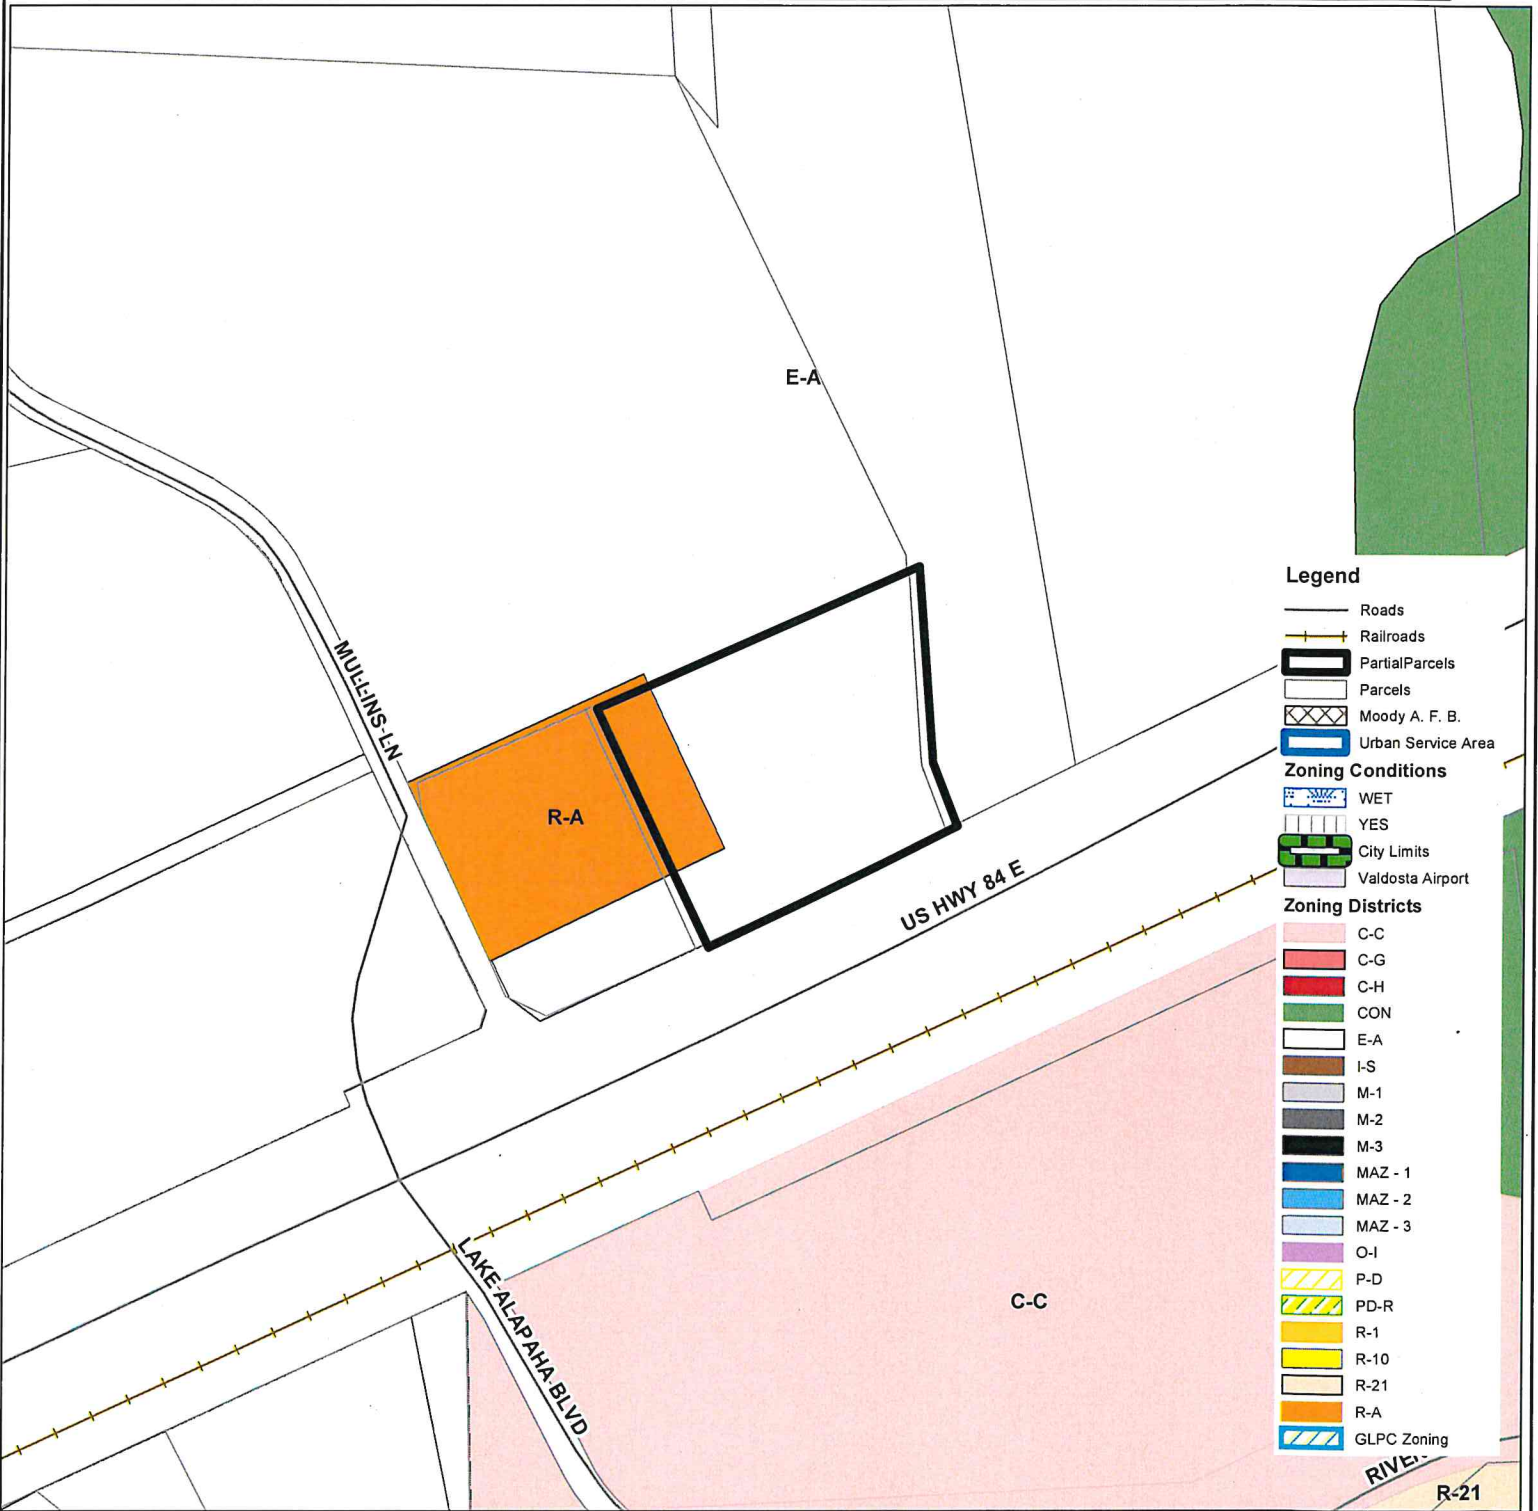

VAR-2019-08

Zoning Location Map

GRACE BAPTIST CHURCH OF SOUTH GEORGIA
Variance Request

Legend

- Roads
- Railroads
- Partial Parcels
- Parcels
- Moody A. F. B.
- Urban Service Area
- Zoning Conditions**
- WET
- YES
- City Limits
- Valdosta Airport
- Zoning Districts**
- C-C
- C-G
- C-H
- CON
- E-A
- I-S
- M-1
- M-2
- M-3
- MAZ - 1
- MAZ - 2
- MAZ - 3
- O-I
- P-D
- PD-R
- R-1
- R-10
- R-21
- R-A
- GLPC Zoning