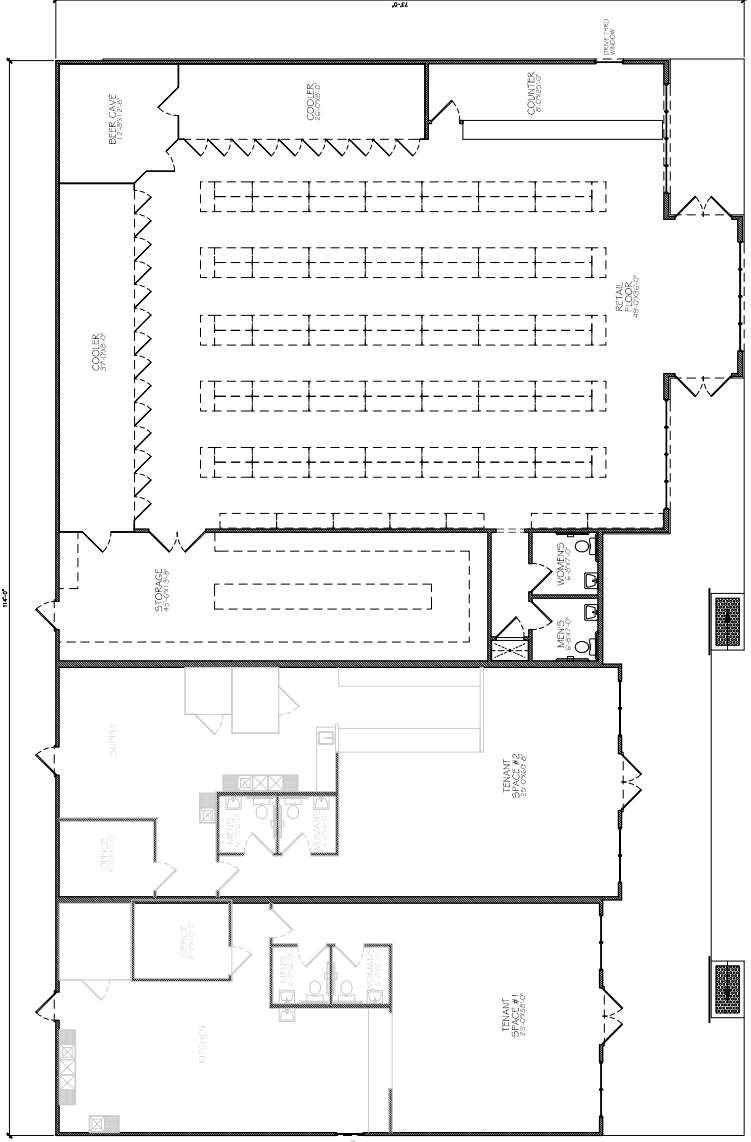

229-560-3062
 www.yellowpillardesigns.com
 Yellow Pillar Designs

A New Liquor Store & Tenant Spaces
 For
 Jay Ma Khodiyar, LLC

DRAWING NO. _____
 JOB NUMBER _____
 REVISIONS _____
 DRAWING NUMBER
A-1.1
 SHEET 2 OF 2

SQUARE FOOTAGE CALCULATIONS

RETAIL FLOOR	4,450 SF
TENANT SPACE #1	1,500 SF
TENANT SPACE #2	1,145 SF
TOTAL	7,145 SF

Front Elevation
 Scale: 3/16" = 1'-0"

Preliminary Floor Plan
 Scale: 3/16" = 1'-0"