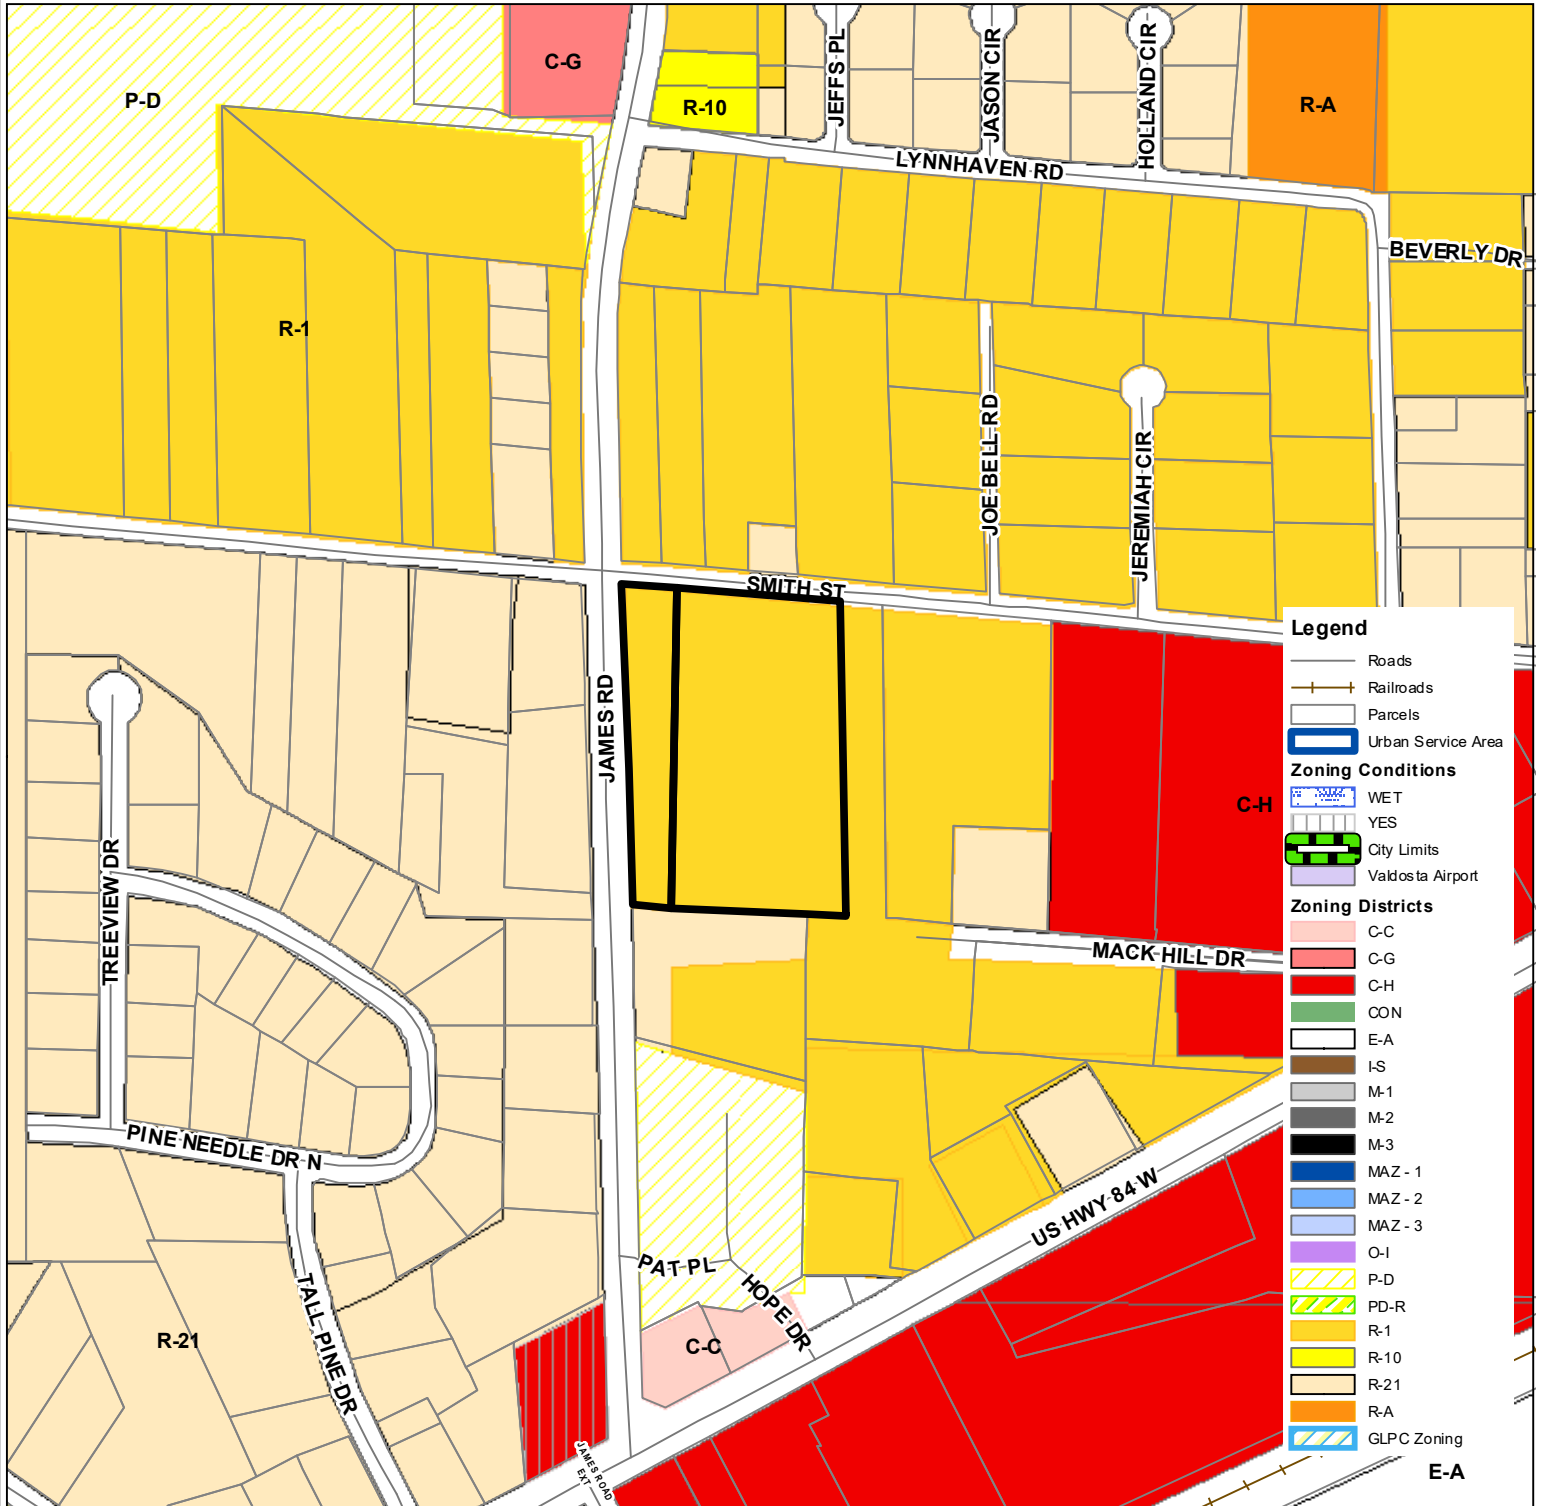

# Zoning Location Map

Flannigan  
Rezoning Request

**CURRENT ZONING: R-1**  
**PROPOSED ZONING: C-G**

**Legend**

- Roads
- Railroads
- Parcels
- Urban Service Area

**Zoning Conditions**

- WET
- YES
- City Limits
- Valdosta Airport

**Zoning Districts**

- C-C
- C-G
- C-H
- CON
- E-A
- I-S
- M-1
- M-2
- M-3
- MAZ - 1
- MAZ - 2
- MAZ - 3
- O-I
- P-D
- PD-R
- R-1
- R-10
- R-21
- R-A
- GLPC Zoning
- E-A