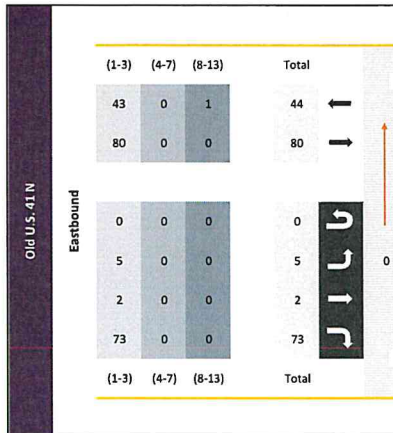

 [Click here for Map](#)

**Peak Hour Turning Movement Count**  
Valdosta, GA

Thursday, January 20, 2022	
Period	0600 - 0800
Peak Hour	0700 - 0800

\* the Peak Hour Diagram does not include Bikes

**Session Parameters**

(Drop Down Menu)

Peak Hour

Volume

**Classes**

(1-3)	(4-7)	(8-13)	Total
2578	42	27	2647
<b>PHF</b>			0.7822

Old U.S. 41 N

Valdosta Rd