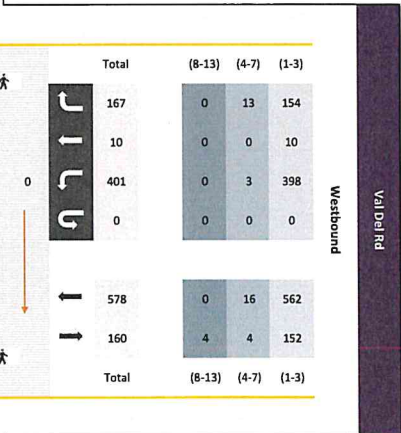

 [Click here for Map](#)

**Peak Hour Turning Movement Count**  
Valdosta, GA

Thursday, January 20, 2022	
Period	0600 - 0800
Peak Hour	0700 - 0800

\* the Peak Hour Diagram does not include Bikes

**Session Parameters**

(Drop Down Menu)

Peak Hour

Volume

**Classes**

(1-3)	(4-7)	(8-13)	Total
2578	42	27	2647
<b>PHF</b>			0.7822

Old U.S. 41 N

Valdosta Rd