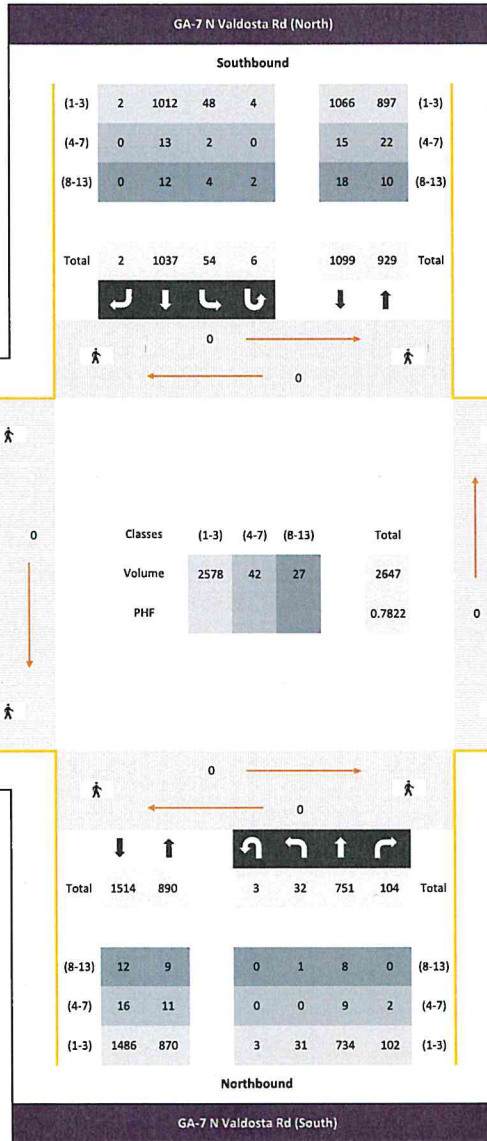

 [Click here for Map](#)

**Peak Hour Turning Movement Count**  
Valdosta, GA

Thursday, January 20, 2022	
Period	0600 - 0800
Peak Hour	0700 - 0800

\* the Peak Hour Diagram does not include Bikes

**Session Parameters**

(Drop Down Menu)

Peak Hour

Volume

**Classes**

(1-3)	(4-7)	(8-13)	Total
2578	42	27	2647
<b>PHF</b>			0.7822

Old U.S. 41 N

Valdosta Rd