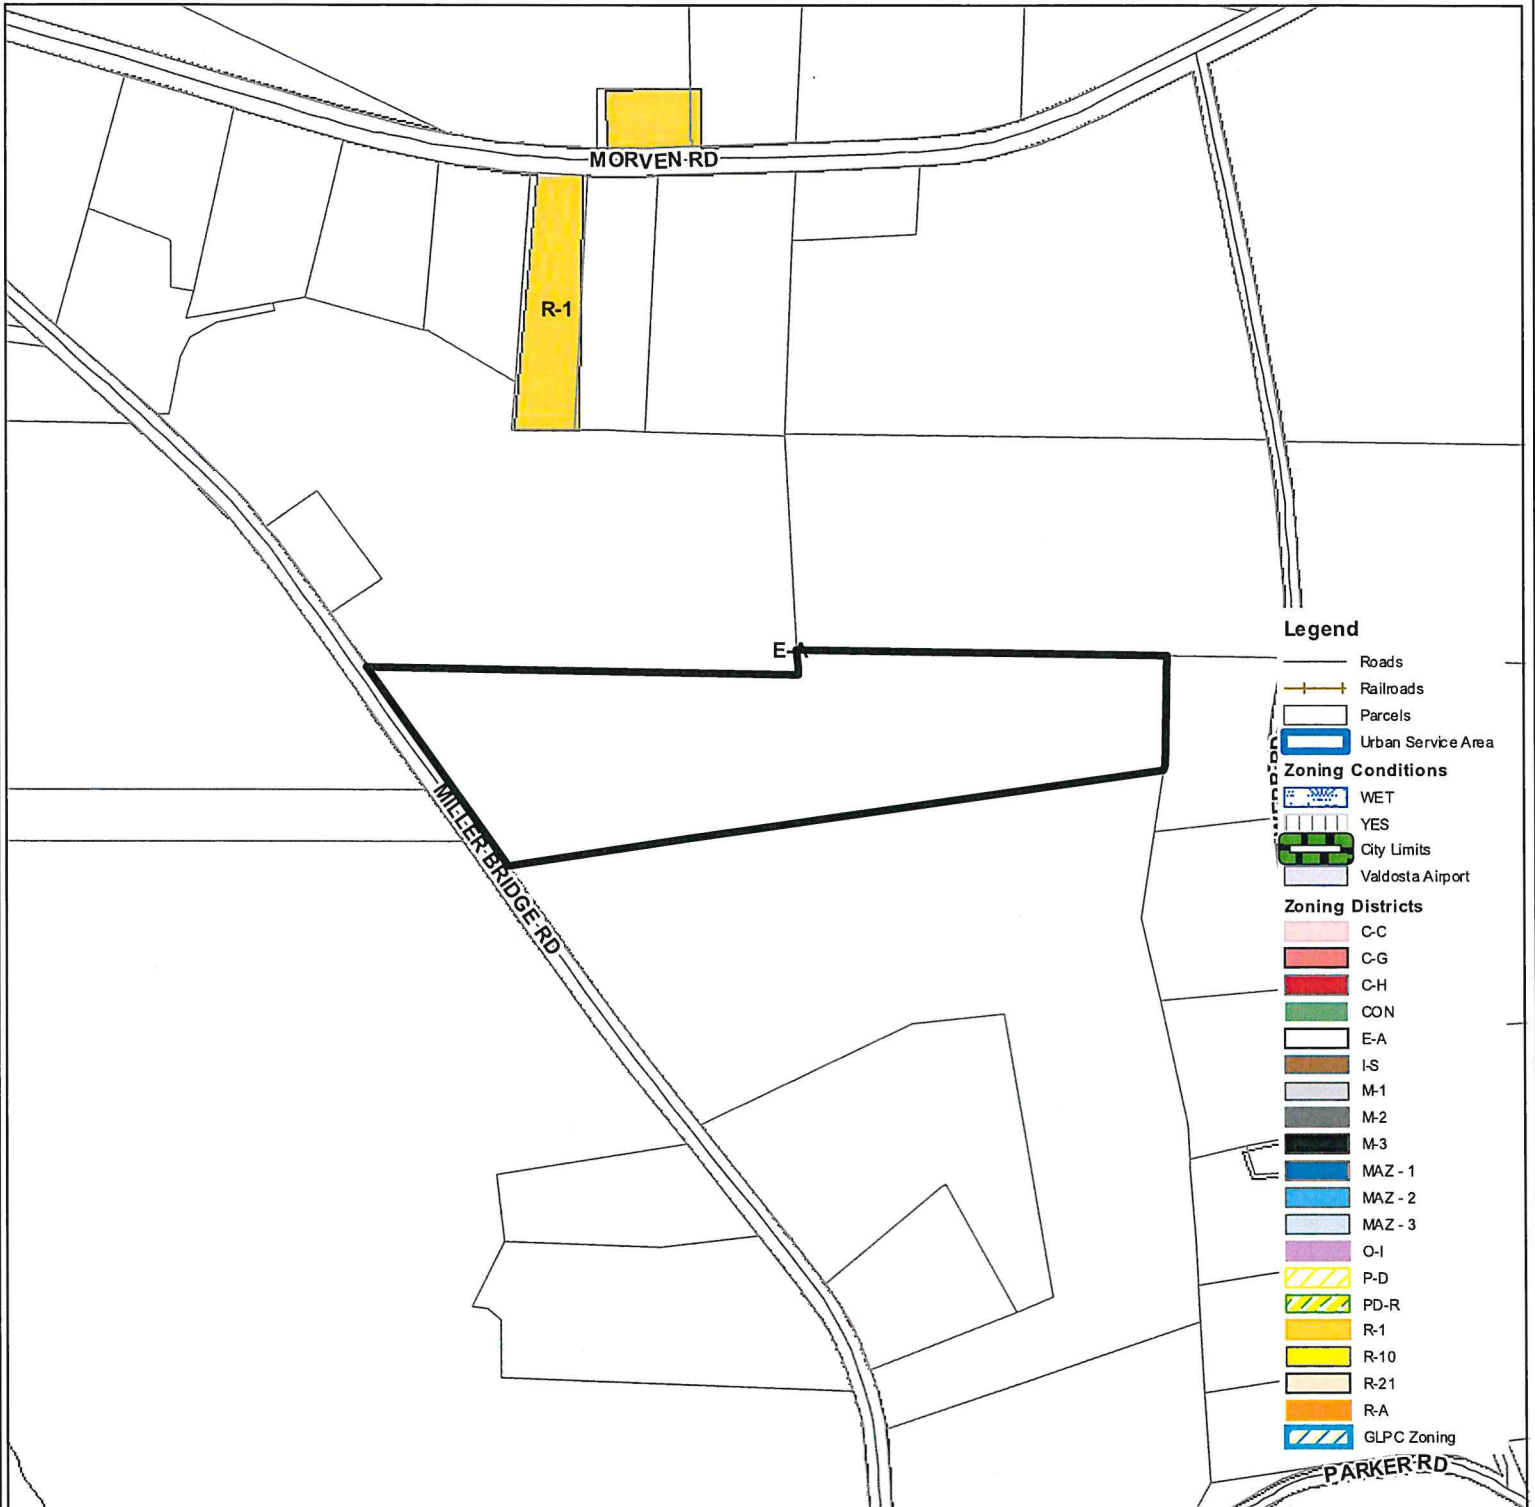

# Zoning Location Map

WINDY HILL SUBDIVISION  
Rezoning Request

CURRENT ZONING: E-A  
PROPOSED ZONING: R-A

### Legend

- Roads
- Railroads
- Parcels
- Urban Service Area
- Zoning Conditions**
  - WET
  - YES
  - City Limits
  - Valdosta Airport
- Zoning Districts**
  - C-C
  - C-G
  - C-H
  - CON
  - E-A
  - I-S
  - M-1
  - M-2
  - M-3
  - MAZ - 1
  - MAZ - 2
  - MAZ - 3
  - O-I
  - P-D
  - PD-R
  - R-1
  - R-10
  - R-21
  - RA
  - GLPC Zoning