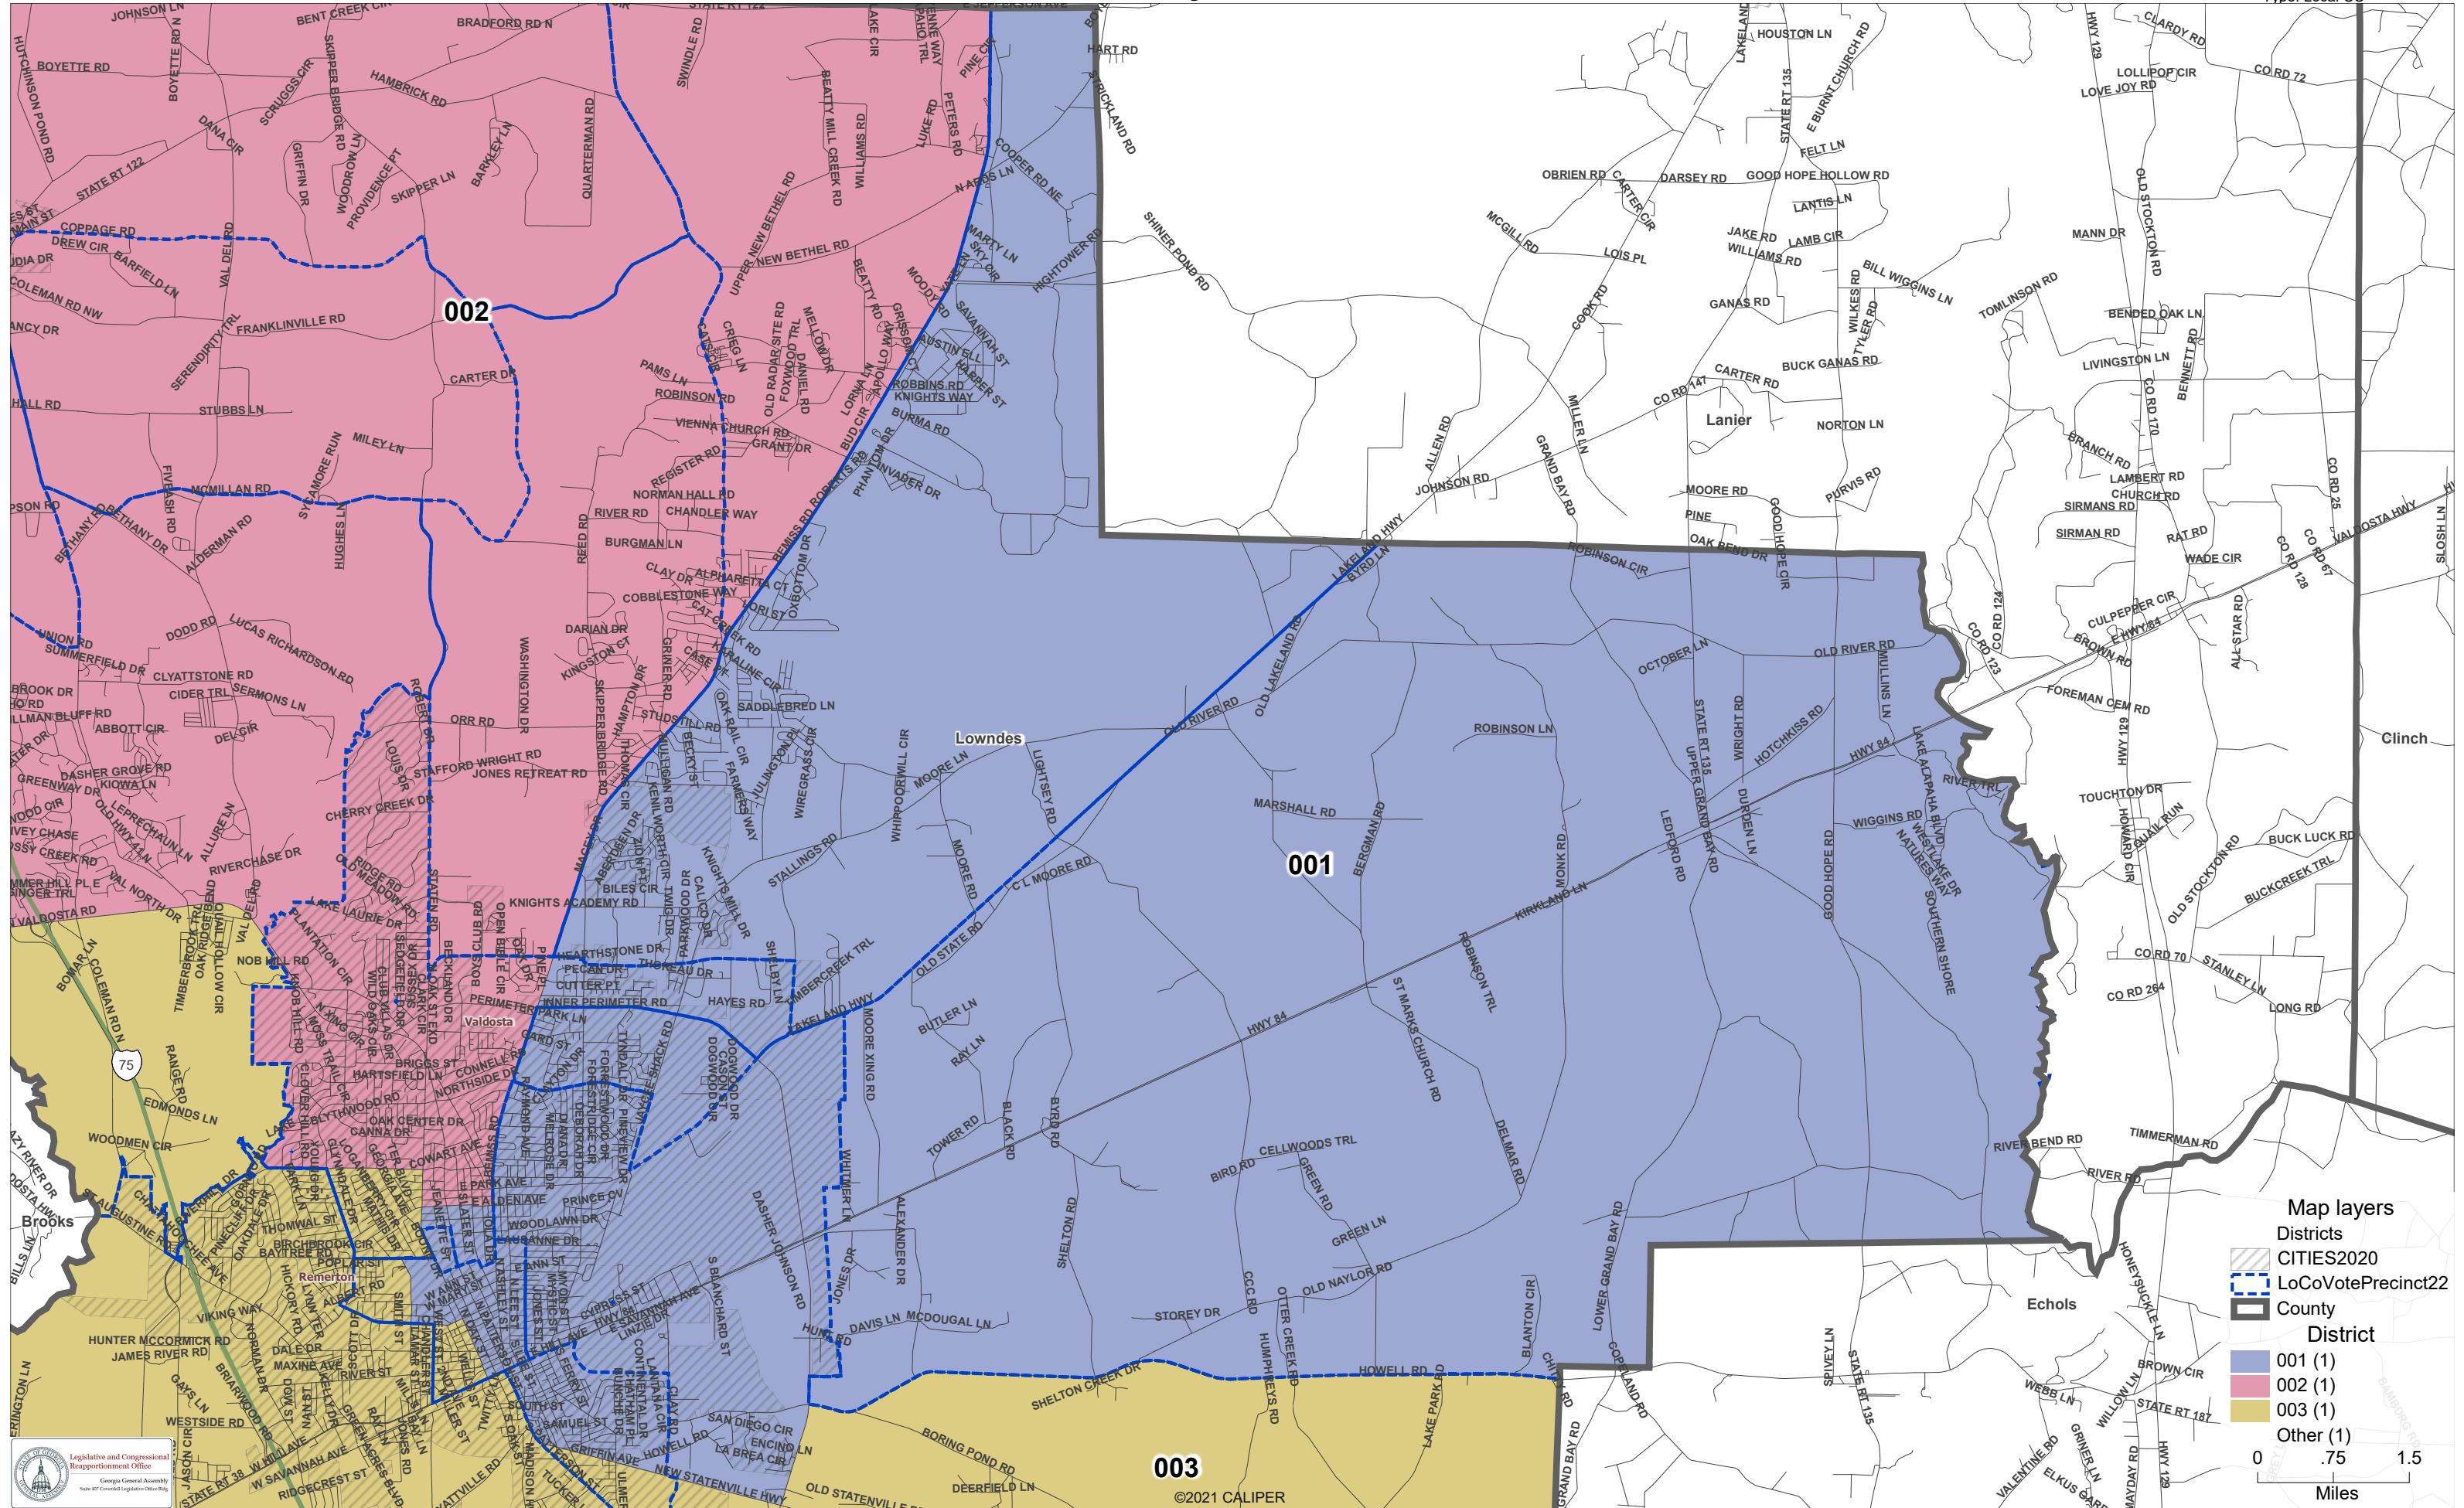

Draft - Lowndes County Commission District 001

Client: Lowndes
Plan: lowndesc-draft3-2022
Type: Local CC

©2021 CALIPER

Map layers

- Districts
- CITIES2020
- LoCoVotePrecinct22
- County

District

- 001 (1)
- 002 (1)
- 003 (1)
- Other (1)

0 .75 1.5
Miles