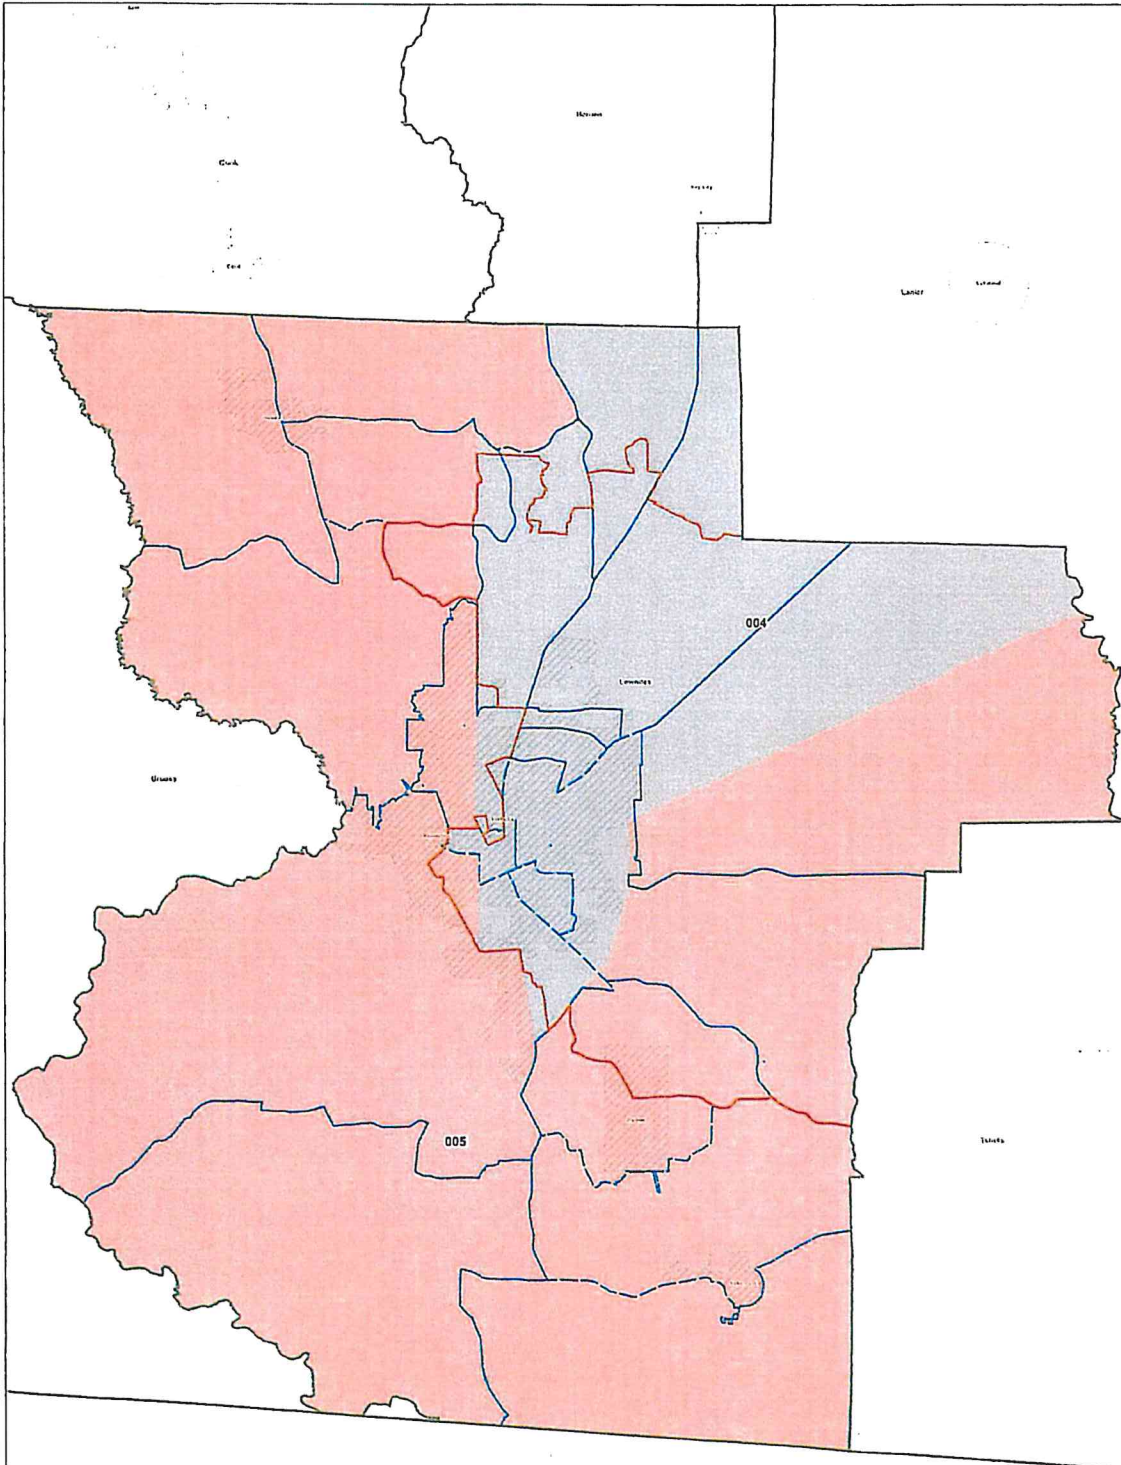

# Draft - Lowndes County Commission Super Districts

Client: Lowndes  
Plan: lowndescsup-draft2-2022  
Type: Local CC

### Map layers

- Districts
  - CITIES2020
  - LoCoVotePrecinct22
  - lowndescsupprop1-Tiger2010
  - County
- District
- 004 (1)
  - 005 (1)
  - Other (1)
- 0 2 4  
Miles