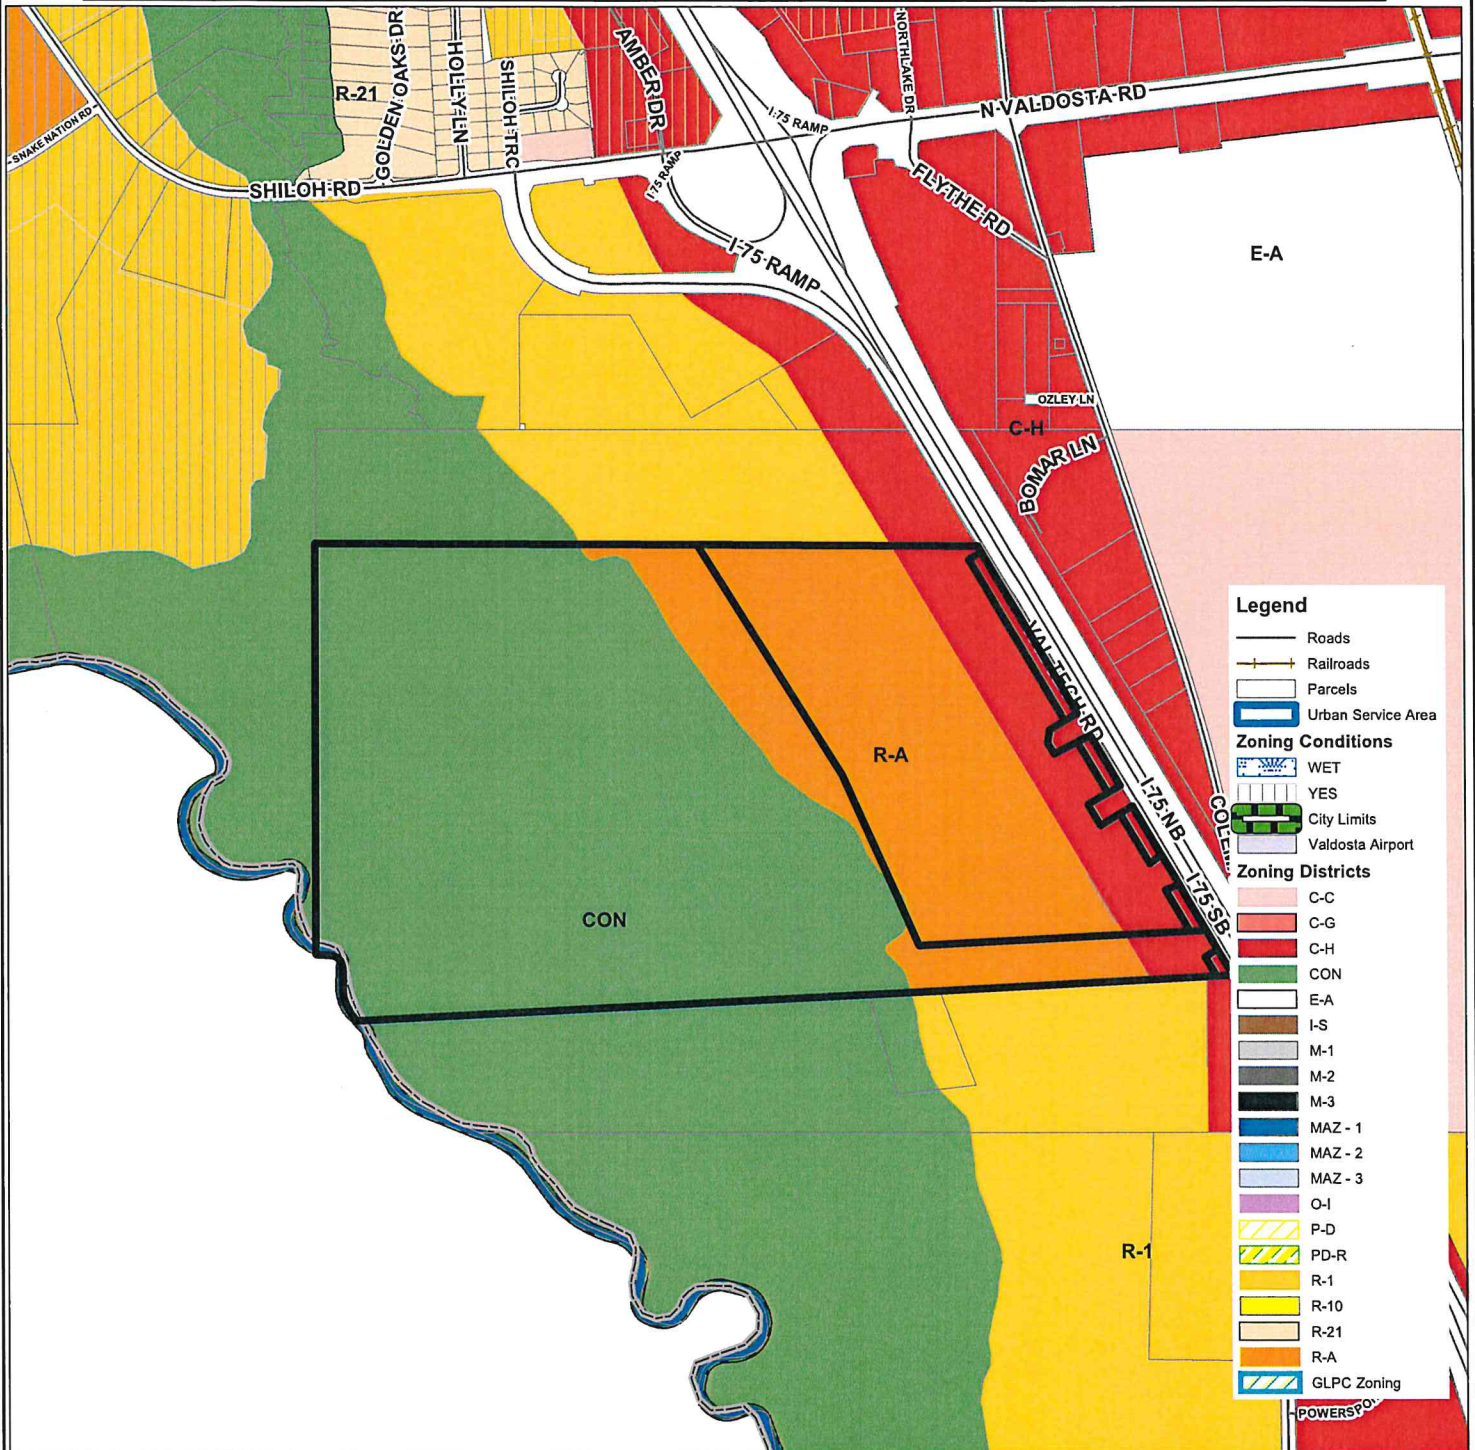

REZ-2021-27

Zoning Location Map

CHARLES FLYTHE
Rezoning Request

CURRENT ZONING: C-H
PROPOSED ZONING: R-1

Legend

- Roads
- Railroads
- ▭ Parcels
- ▭ Urban Service Area

Zoning Conditions

- WET
- YES
- City Limits
- Valdosta Airport

Zoning Districts

- C-C
- C-G
- C-H
- CON
- E-A
- I-S
- M-1
- M-2
- M-3
- MAZ - 1
- MAZ - 2
- MAZ - 3
- O-I
- P-D
- PD-R
- R-1
- R-10
- R-21
- R-A
- GLPC Zoning