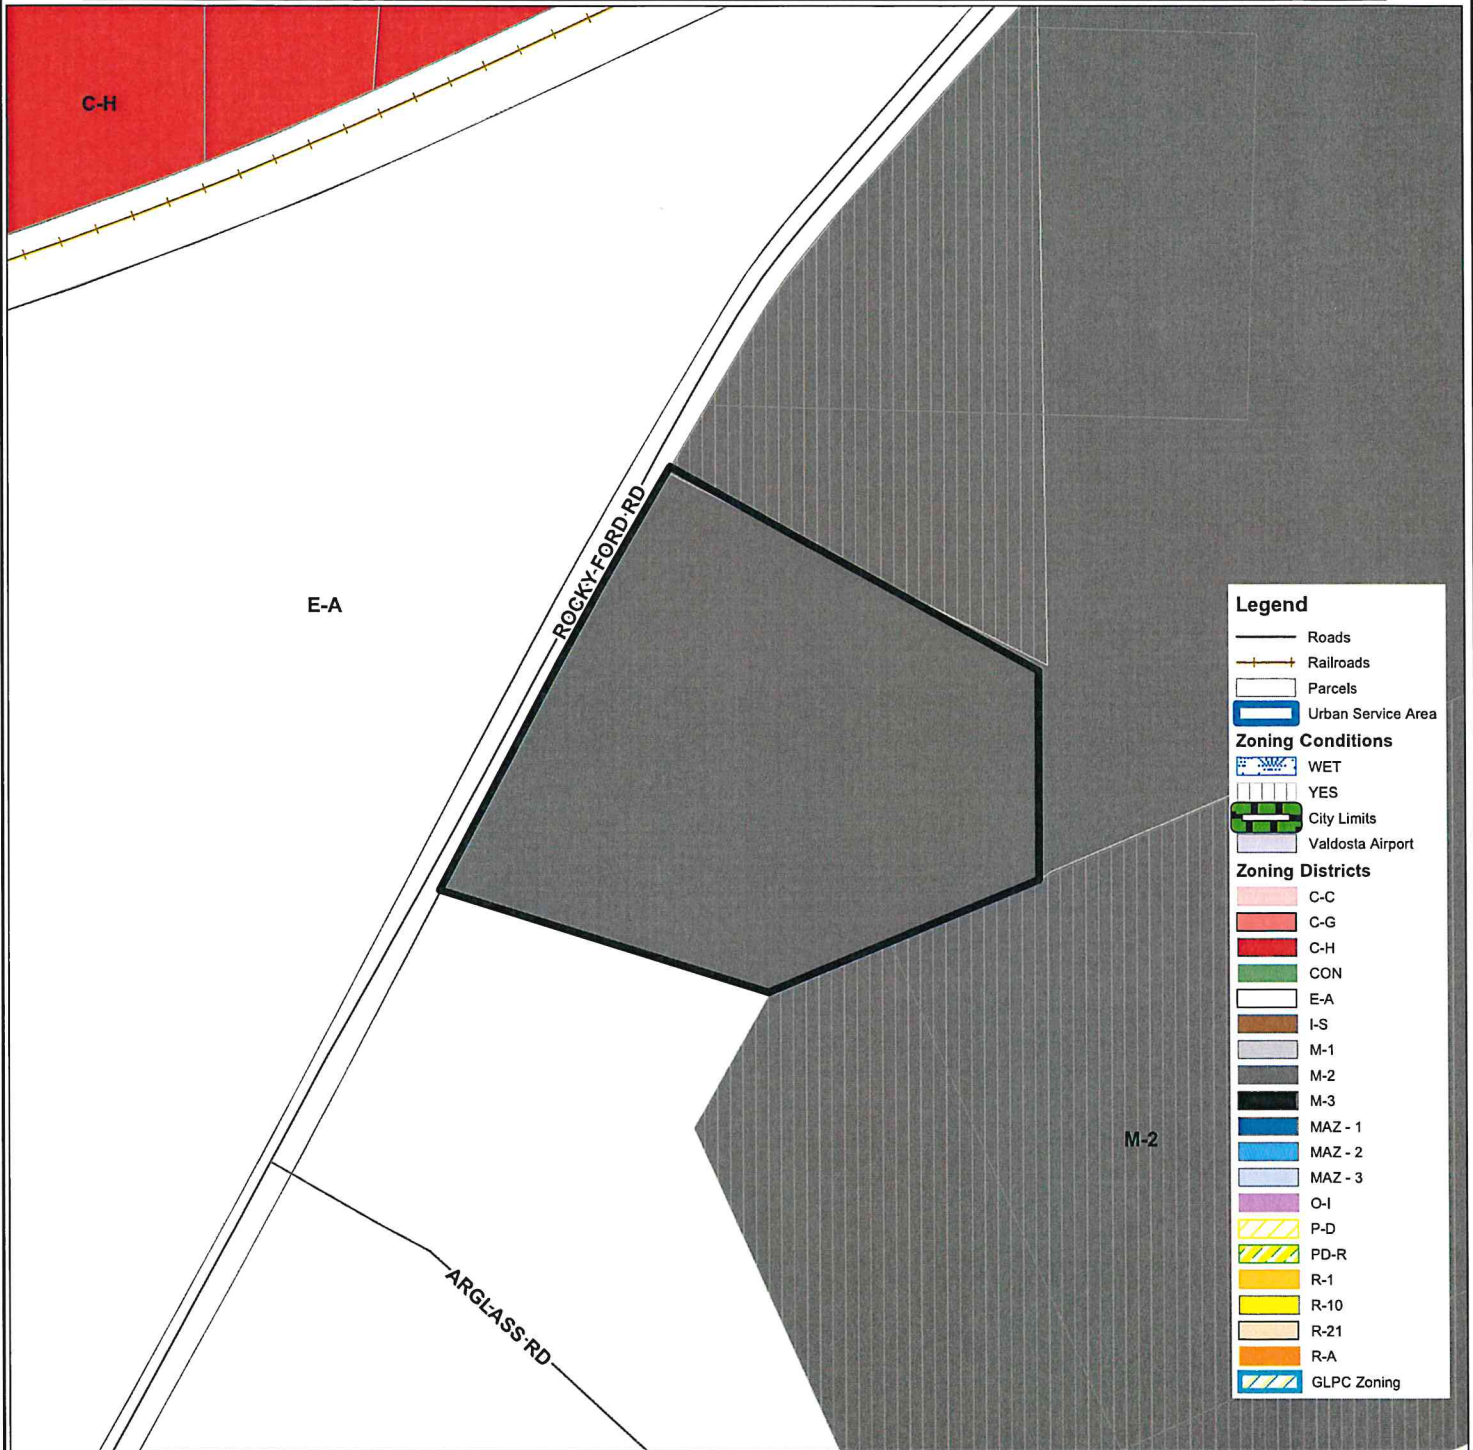

# REZ-2021-26

# Zoning Location Map

RIDGECREST AT ROCKY FORD  
Rezoning Request

CURRENT ZONING: M-2  
PROPOSED ZONING: R-10

Legend	
	Roads
	Railroads
	Parcels
	Urban Service Area
Zoning Conditions	
	WET
	YES
	City Limits
	Valdosta Airport
Zoning Districts	
	C-C
	C-G
	C-H
	CON
	E-A
	I-S
	M-1
	M-2
	M-3
	MAZ - 1
	MAZ - 2
	MAZ - 3
	O-I
	P-D
	PD-R
	R-1
	R-10
	R-21
	R-A
	GLPC Zoning