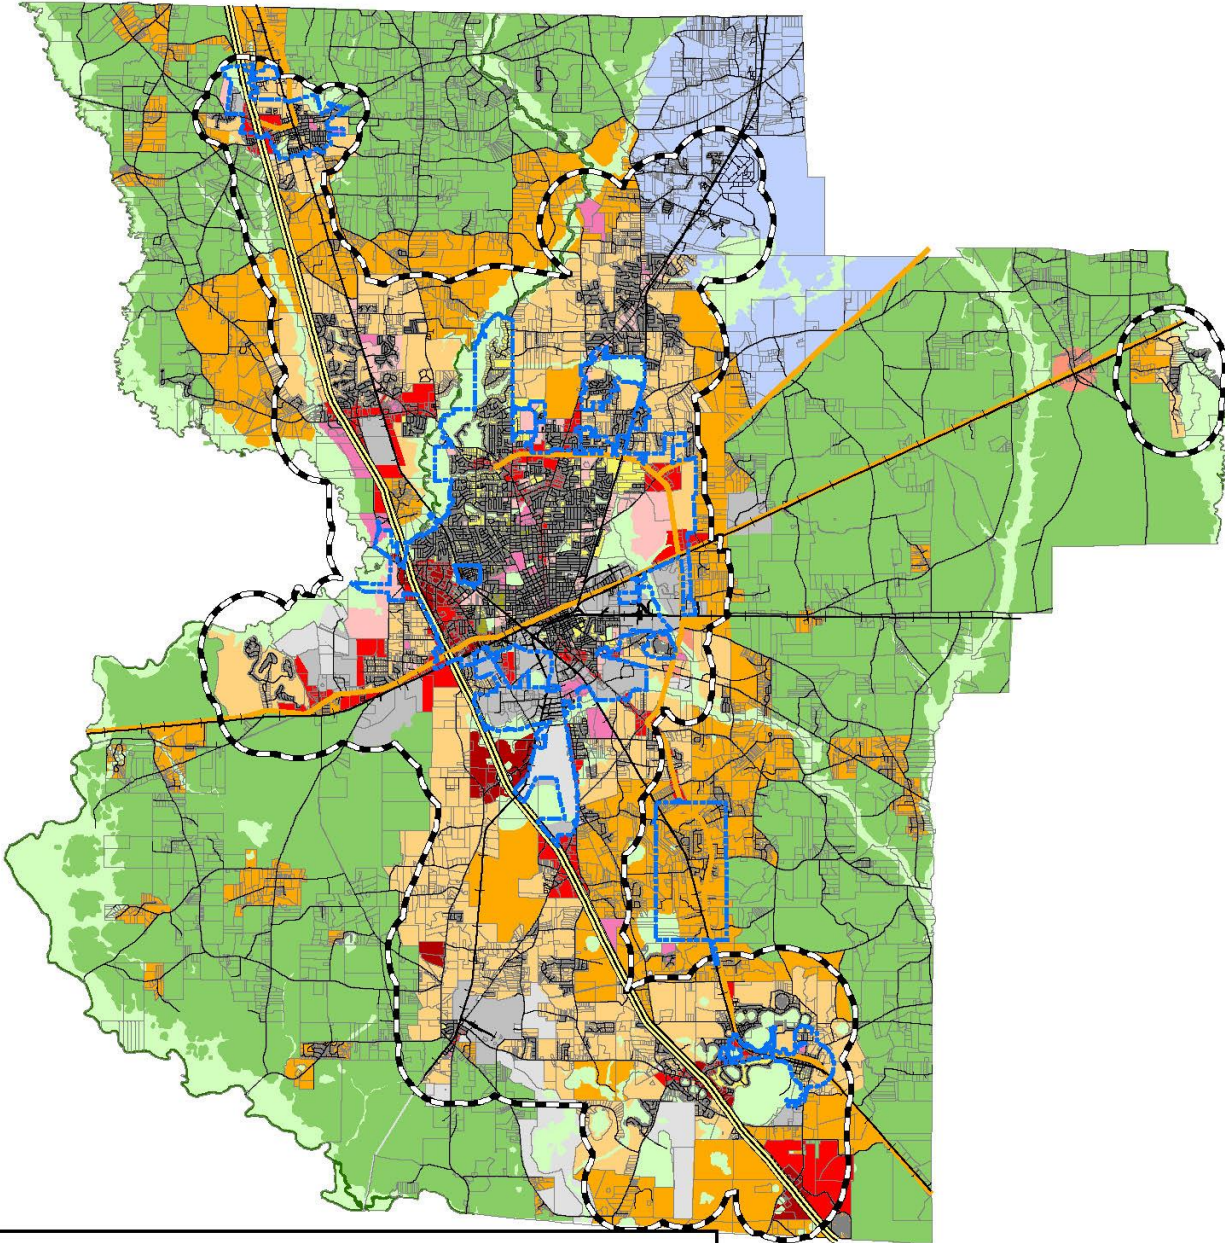

Lowndes County Character Areas

Legend

- | | | |
|-----------------------------------|--|--------------------|
| Agriculture/Forestry/Conservation | Neighborhood Activity Center | City Limits |
| Community Activity Center | Park/Recreation/Conservation | Urban Service Area |
| Downtown | Regional Activity Center | Railroad |
| Established Residential | Remerton Neighborhood Village | Roads |
| Industrial Activity Center | Rural Activity Center | Interstates |
| Institutional Activity Center | Rural Residential | US Highways |
| Linear Greenspace/Trails | Suburban Area | Parcels |
| Mill Town | Transitional Neighborhood | |
| Moody Activity Zone | Transportation/Communication/Utilities | |