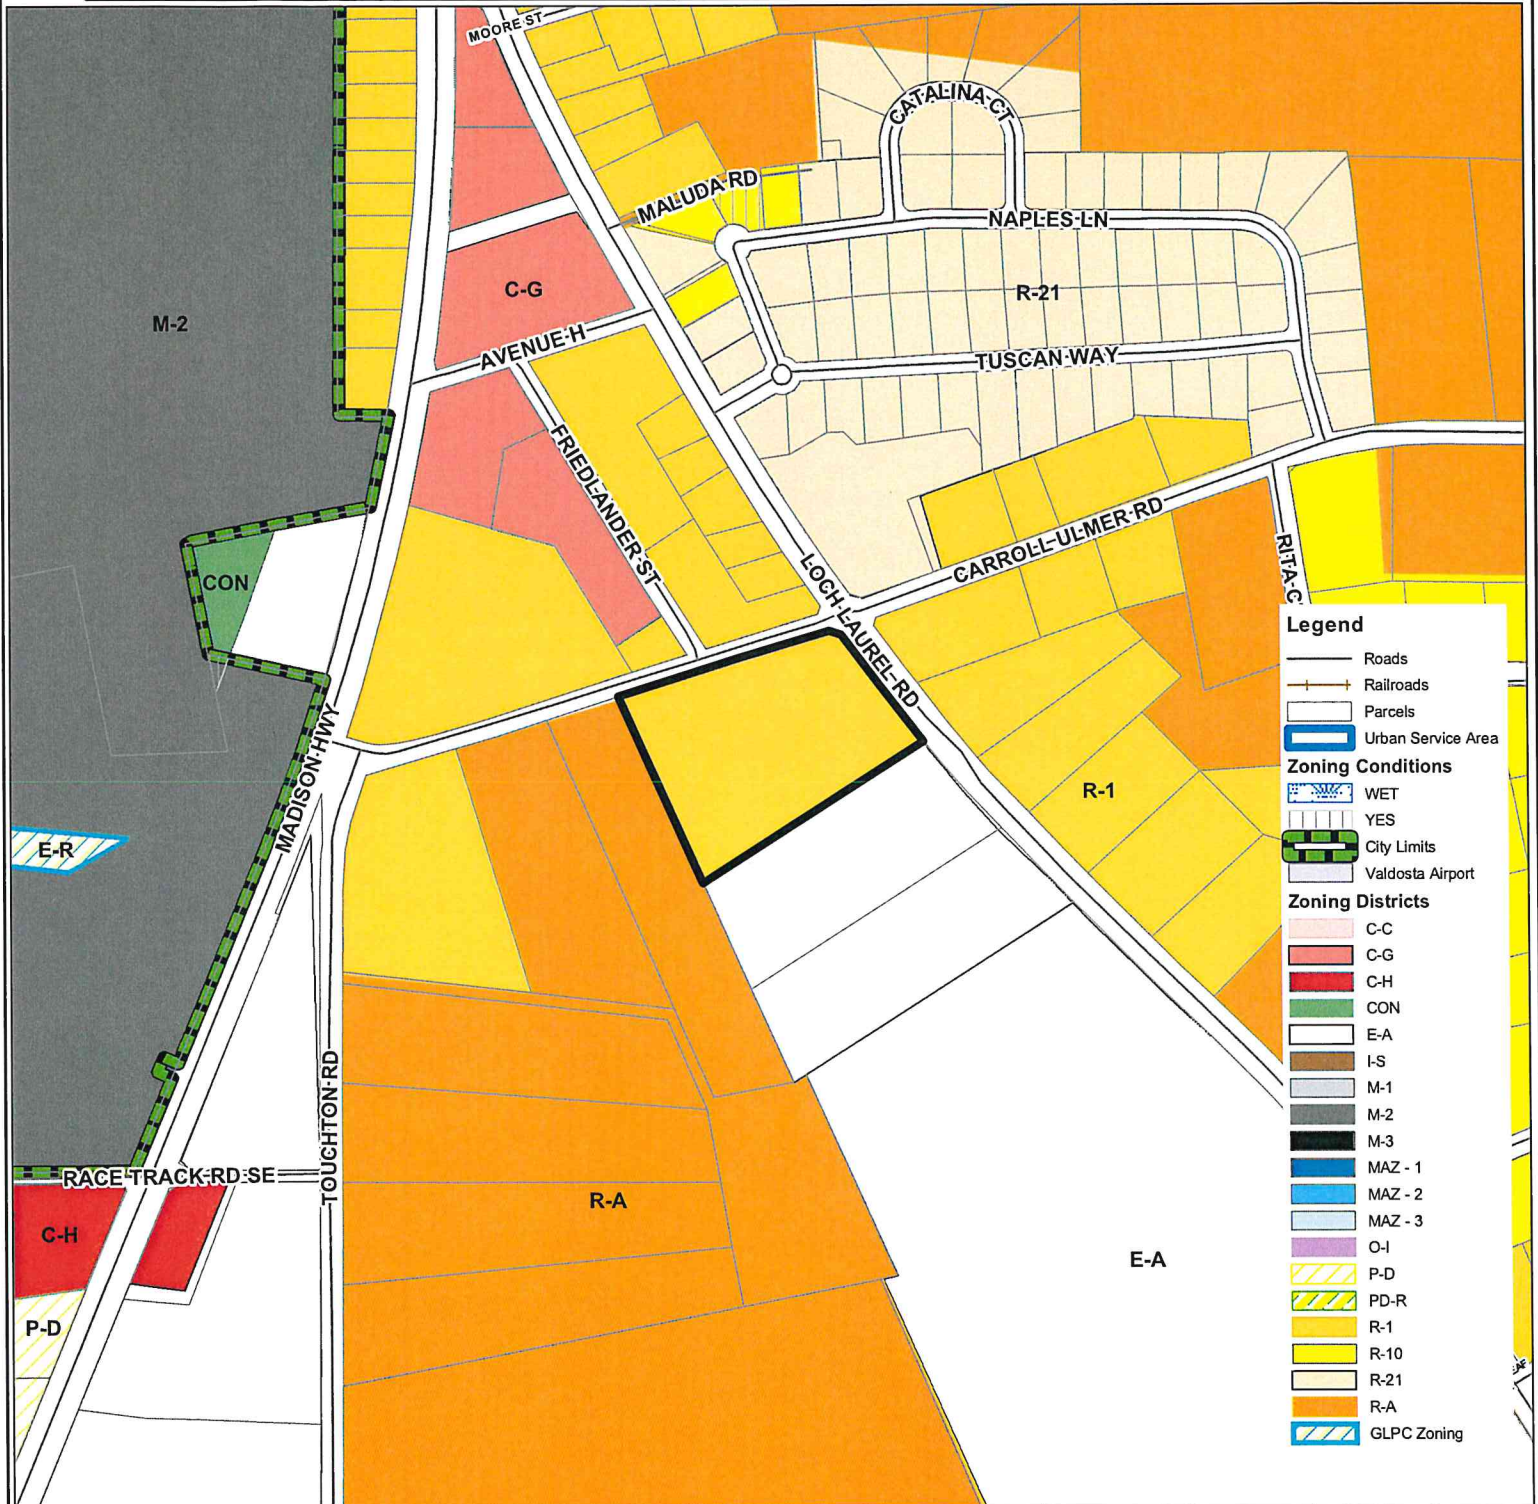

REZ-2021-02

Zoning Location Map

NANCY G. HOBBY
Rezoning Request

CURRENT ZONING: R-1
PROPOSED ZONING: E-A

Legend

- Roads
- Railroads
- Parcels
- Urban Service Area
- Zoning Conditions**
 - WET
 - YES
 - City Limits
 - Valdosta Airport
- Zoning Districts**
 - C-C
 - C-G
 - C-H
 - CON
 - E-A
 - I-S
 - M-1
 - M-2
 - M-3
 - MAZ - 1
 - MAZ - 2
 - MAZ - 3
 - O-I
 - P-D
 - PD-R
 - R-1
 - R-10
 - R-21
 - R-A
 - GLPC Zoning