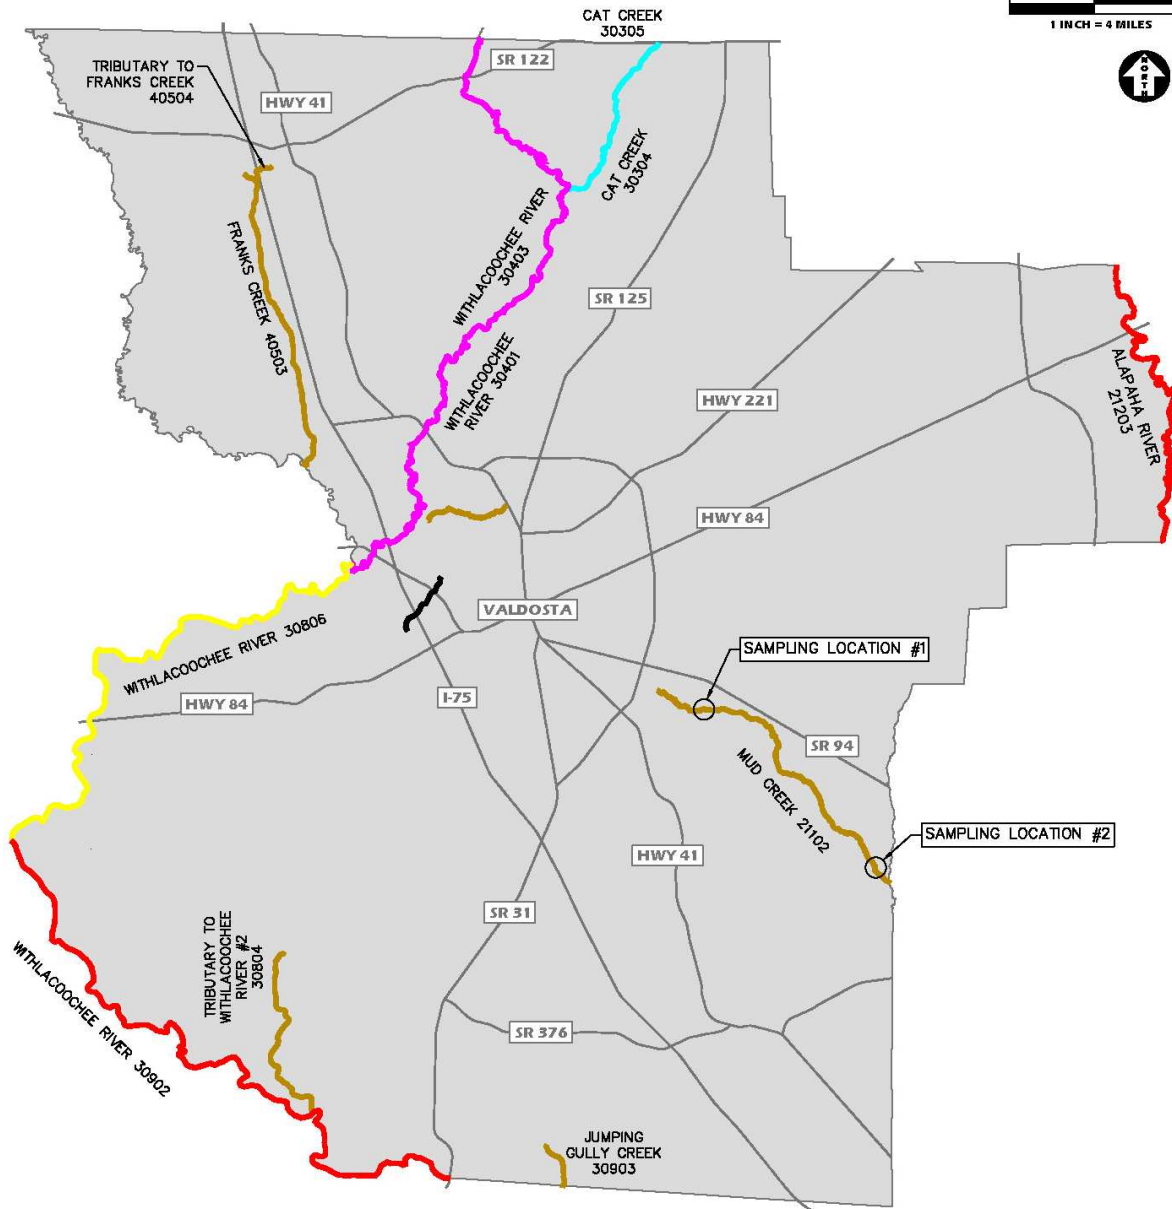

IMPAIRED STREAMS - LOWNDES COUNTY

MUD CREEK (R031102021102) SAMPLING LOCATIONS

LEGEND

- DISSOLVED OXYGEN
- FECAL COLIFORM
- FECAL COLIFORM, MERCURY
- FECAL COLIFORM, LEAD, MERCURY
- MERCURY

© LEA 2020