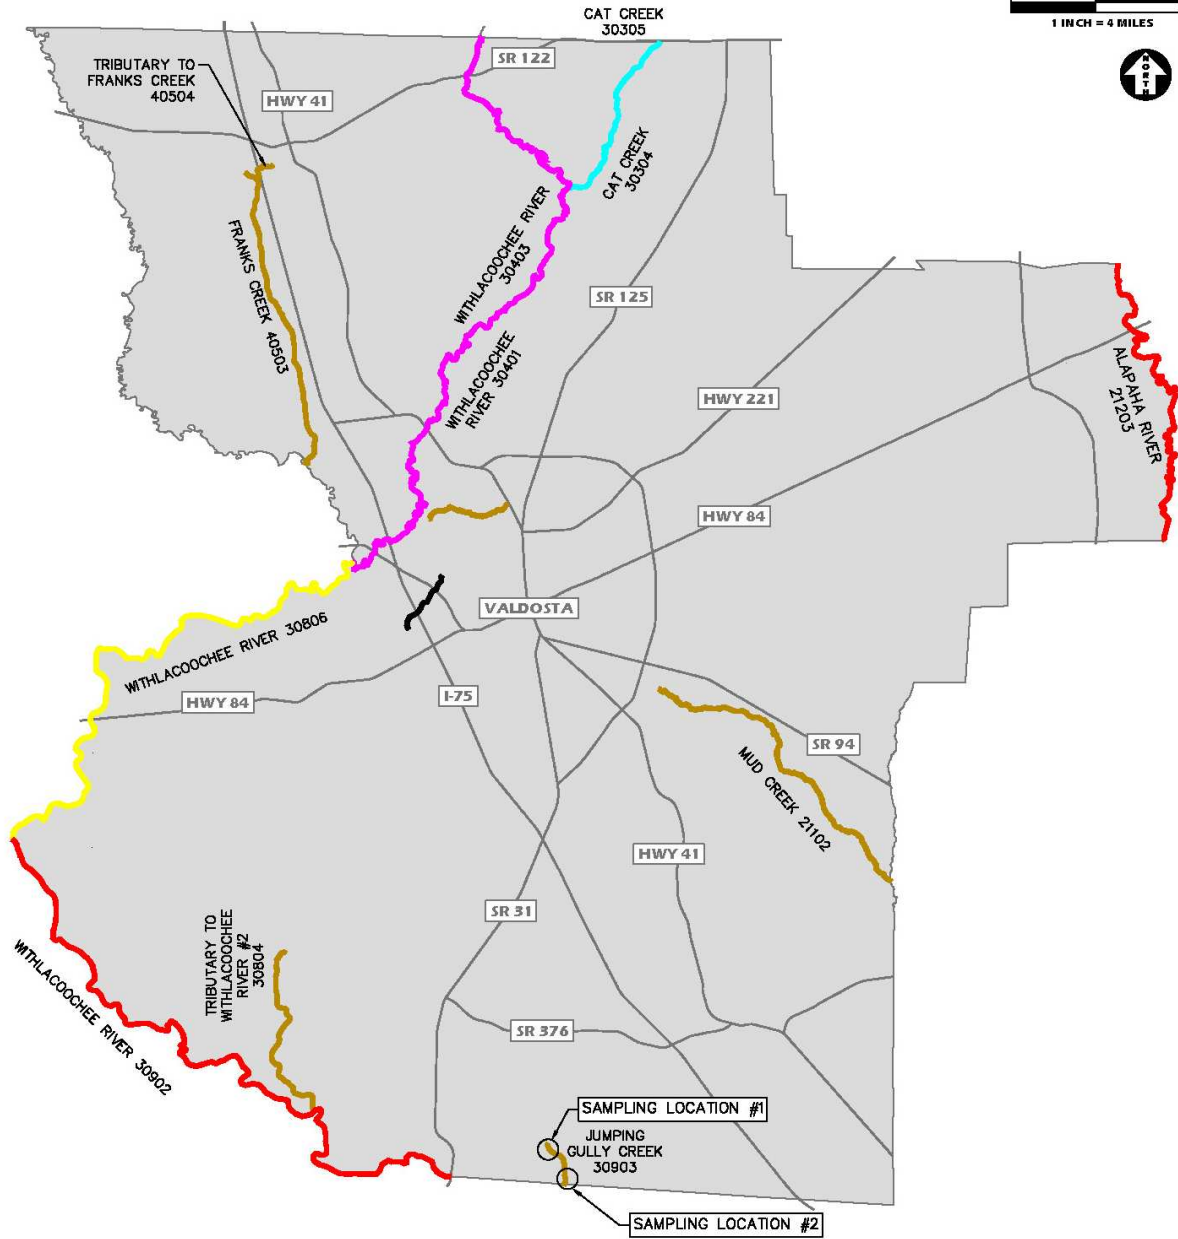

IMPAIRED STREAMS - LOWNDES COUNTY

JUMPING GULLY CREEK (R031102030903) SAMPLING LOCATIONS

LEGEND

- DISSOLVED OXYGEN
- FECAL COLIFORM
- FECAL COLIFORM, MERCURY
- FECAL COLIFORM, LEAD, MERCURY
- MERCURY

© LEA 2020