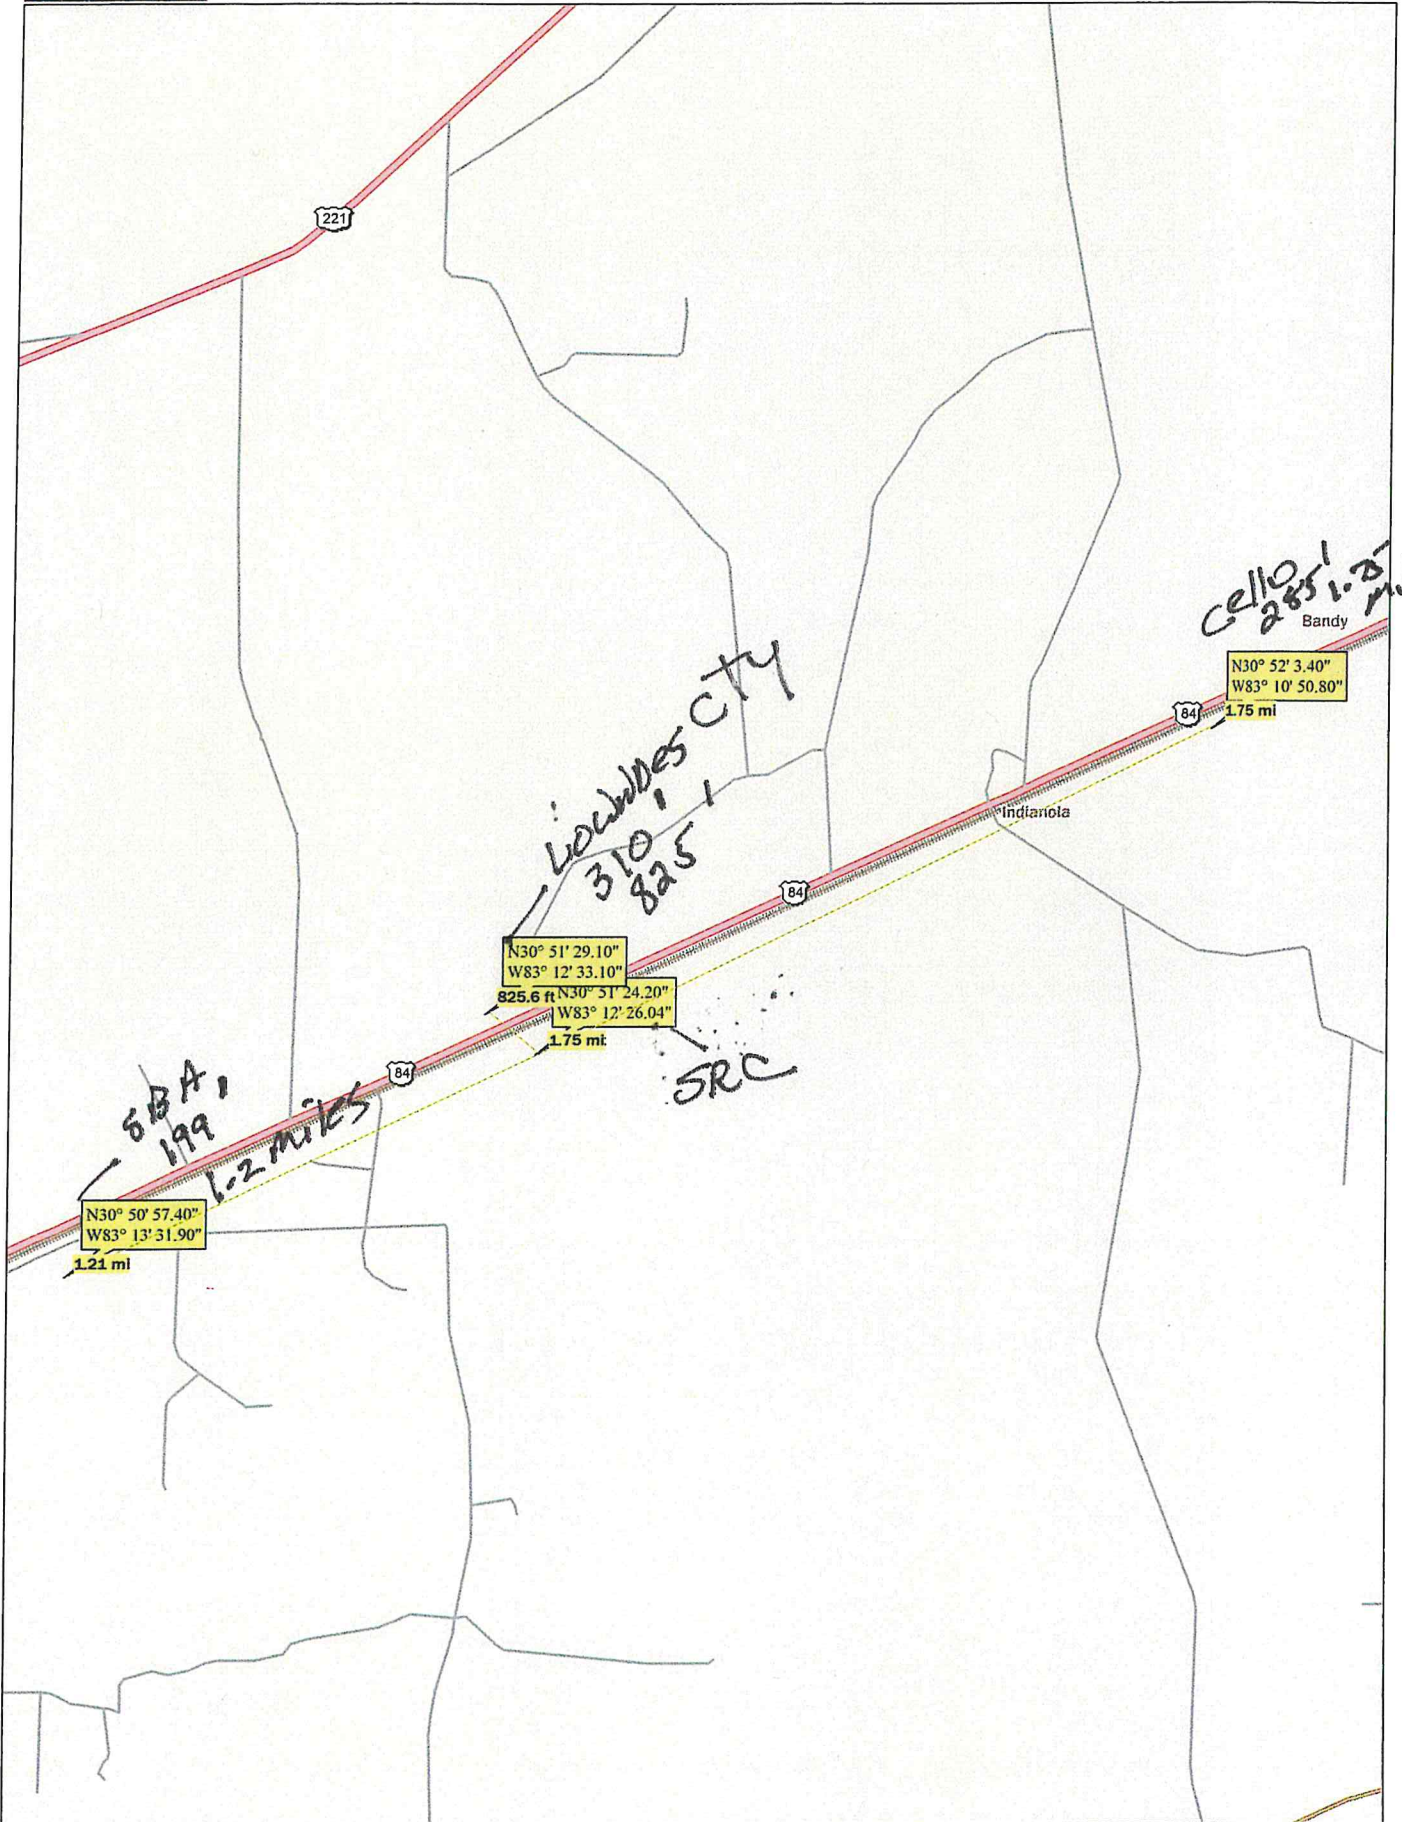

# EAST VALDOSTA

Data use subject to license.

© DeLorme. DeLorme Street Atlas USA© 2011.

www.delorme.com

Scale 1 : 28,125

1" = 2,343.8 ft

Data Zoom 12-7