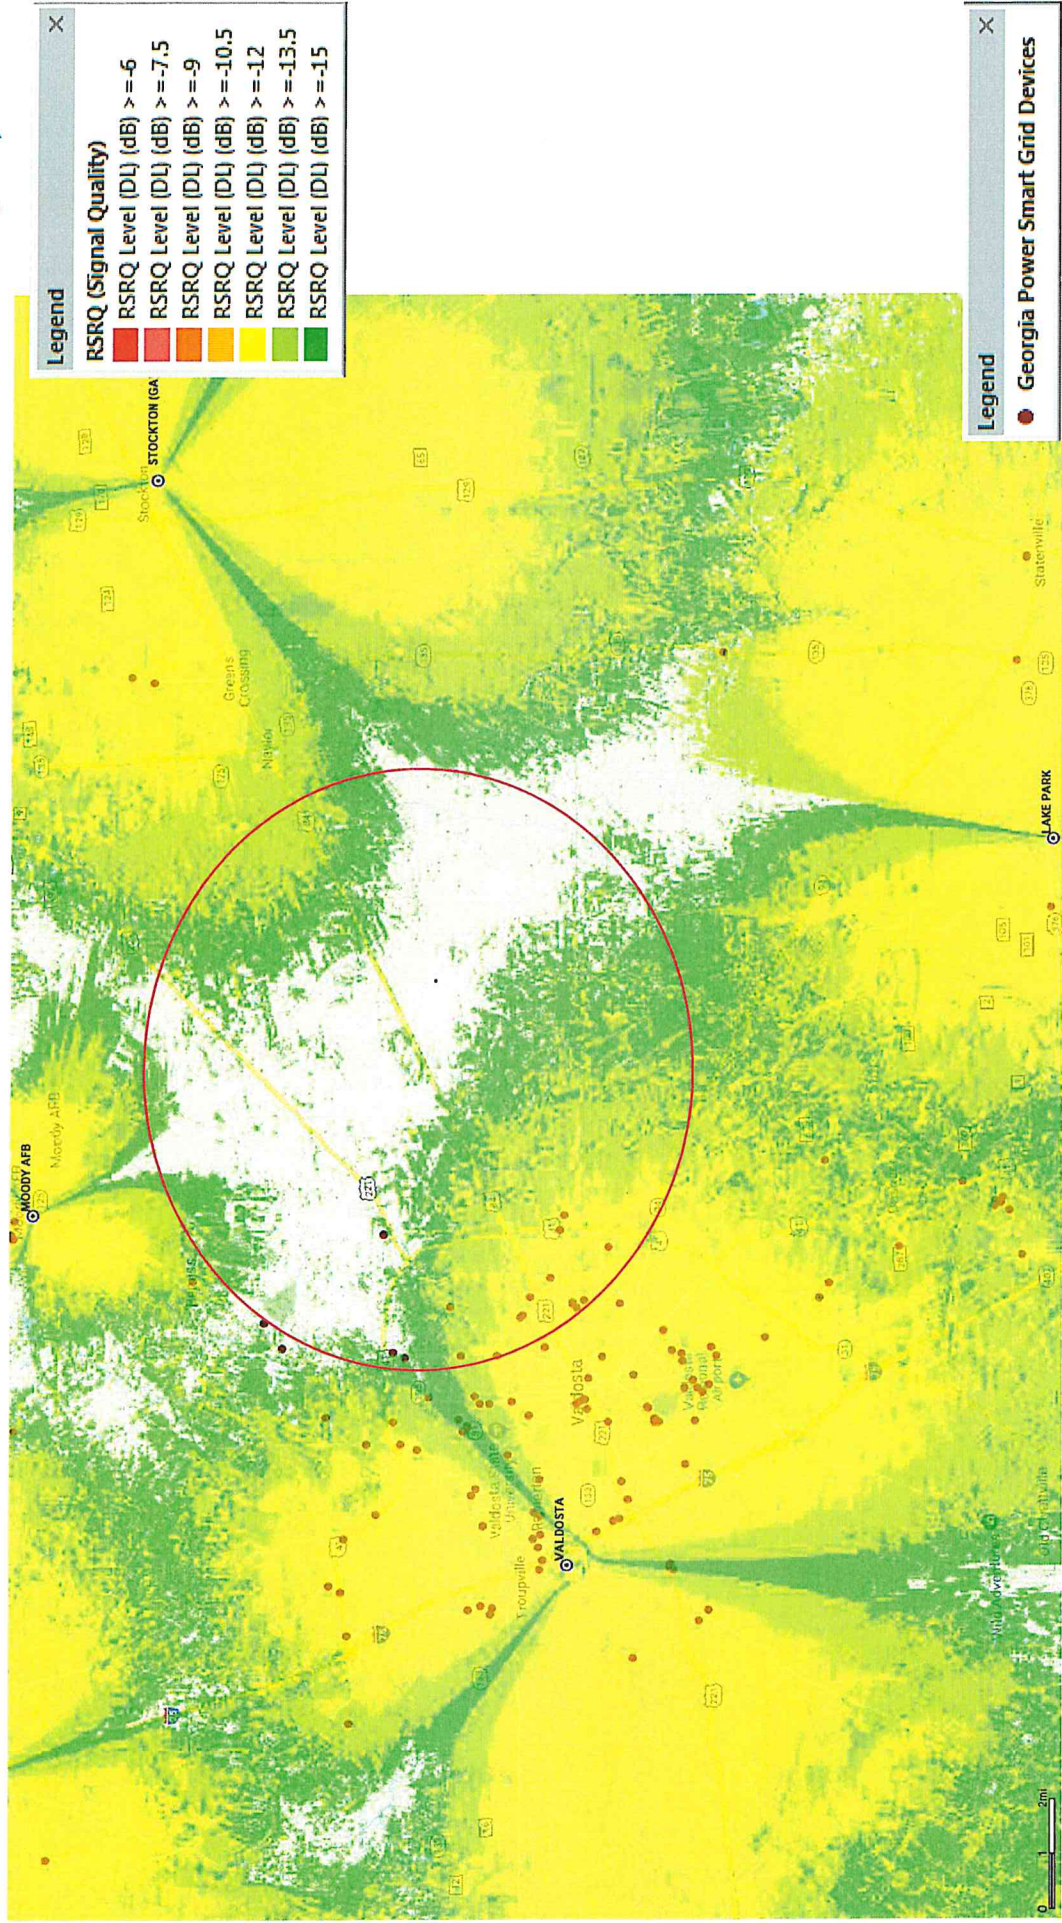

RSRQ (Signal Quality) Coverage without the East Valdosta Site

- Without the new site, the signal quality is poor in and around the area. Poor signal quality means low throughput.