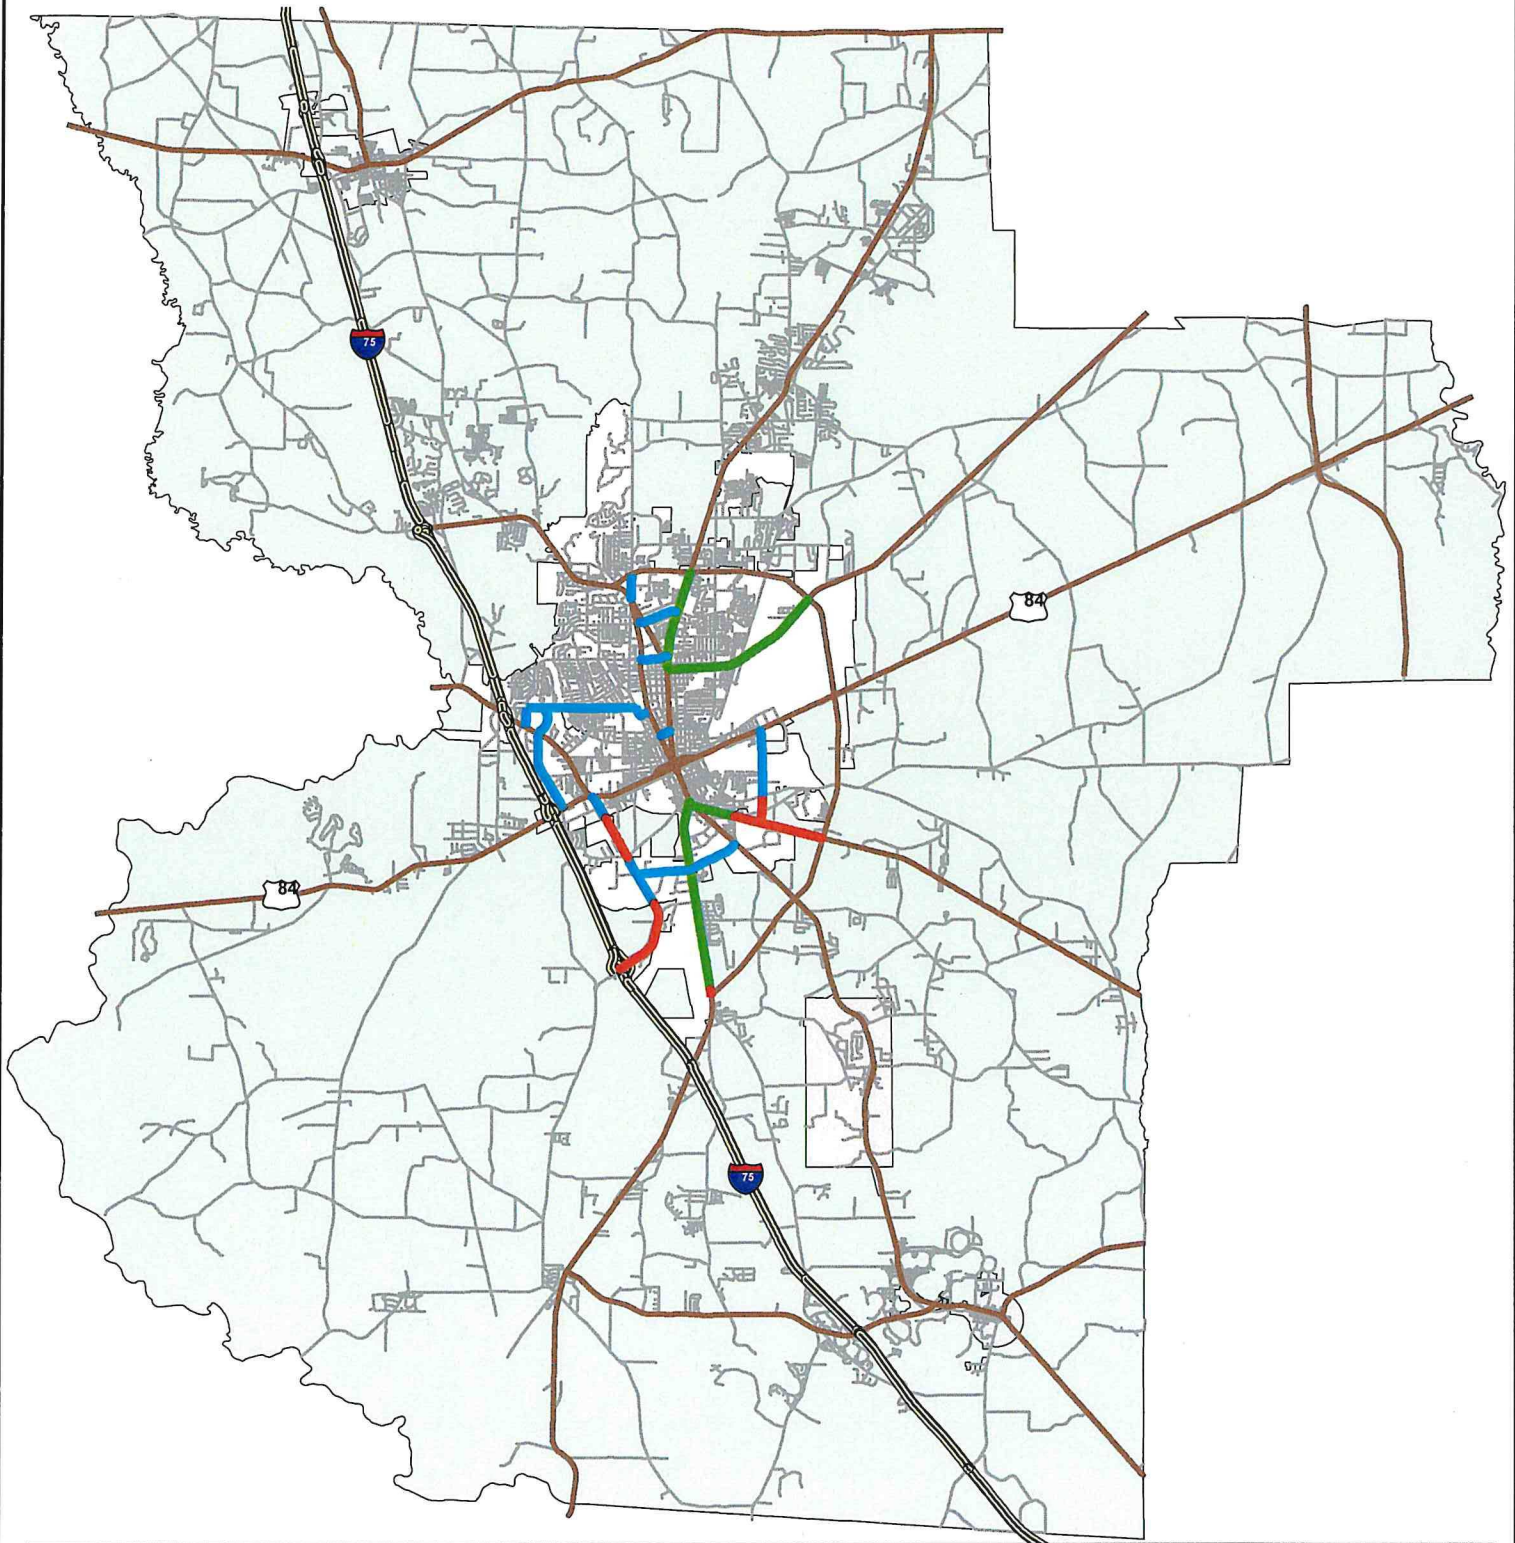

Lowndes County Truck Routes

Legend

	Local Truck Route - County		I-75		County		Harris		Remerton
	Local Truck Route - City		State Roads		Dasher		Like Park		Valdosta
	Former State Routes		roads						

VALOR
VALDOSTA LOWNDES REGIONAL GEOGRAPHIC INFORMATION SYSTEM