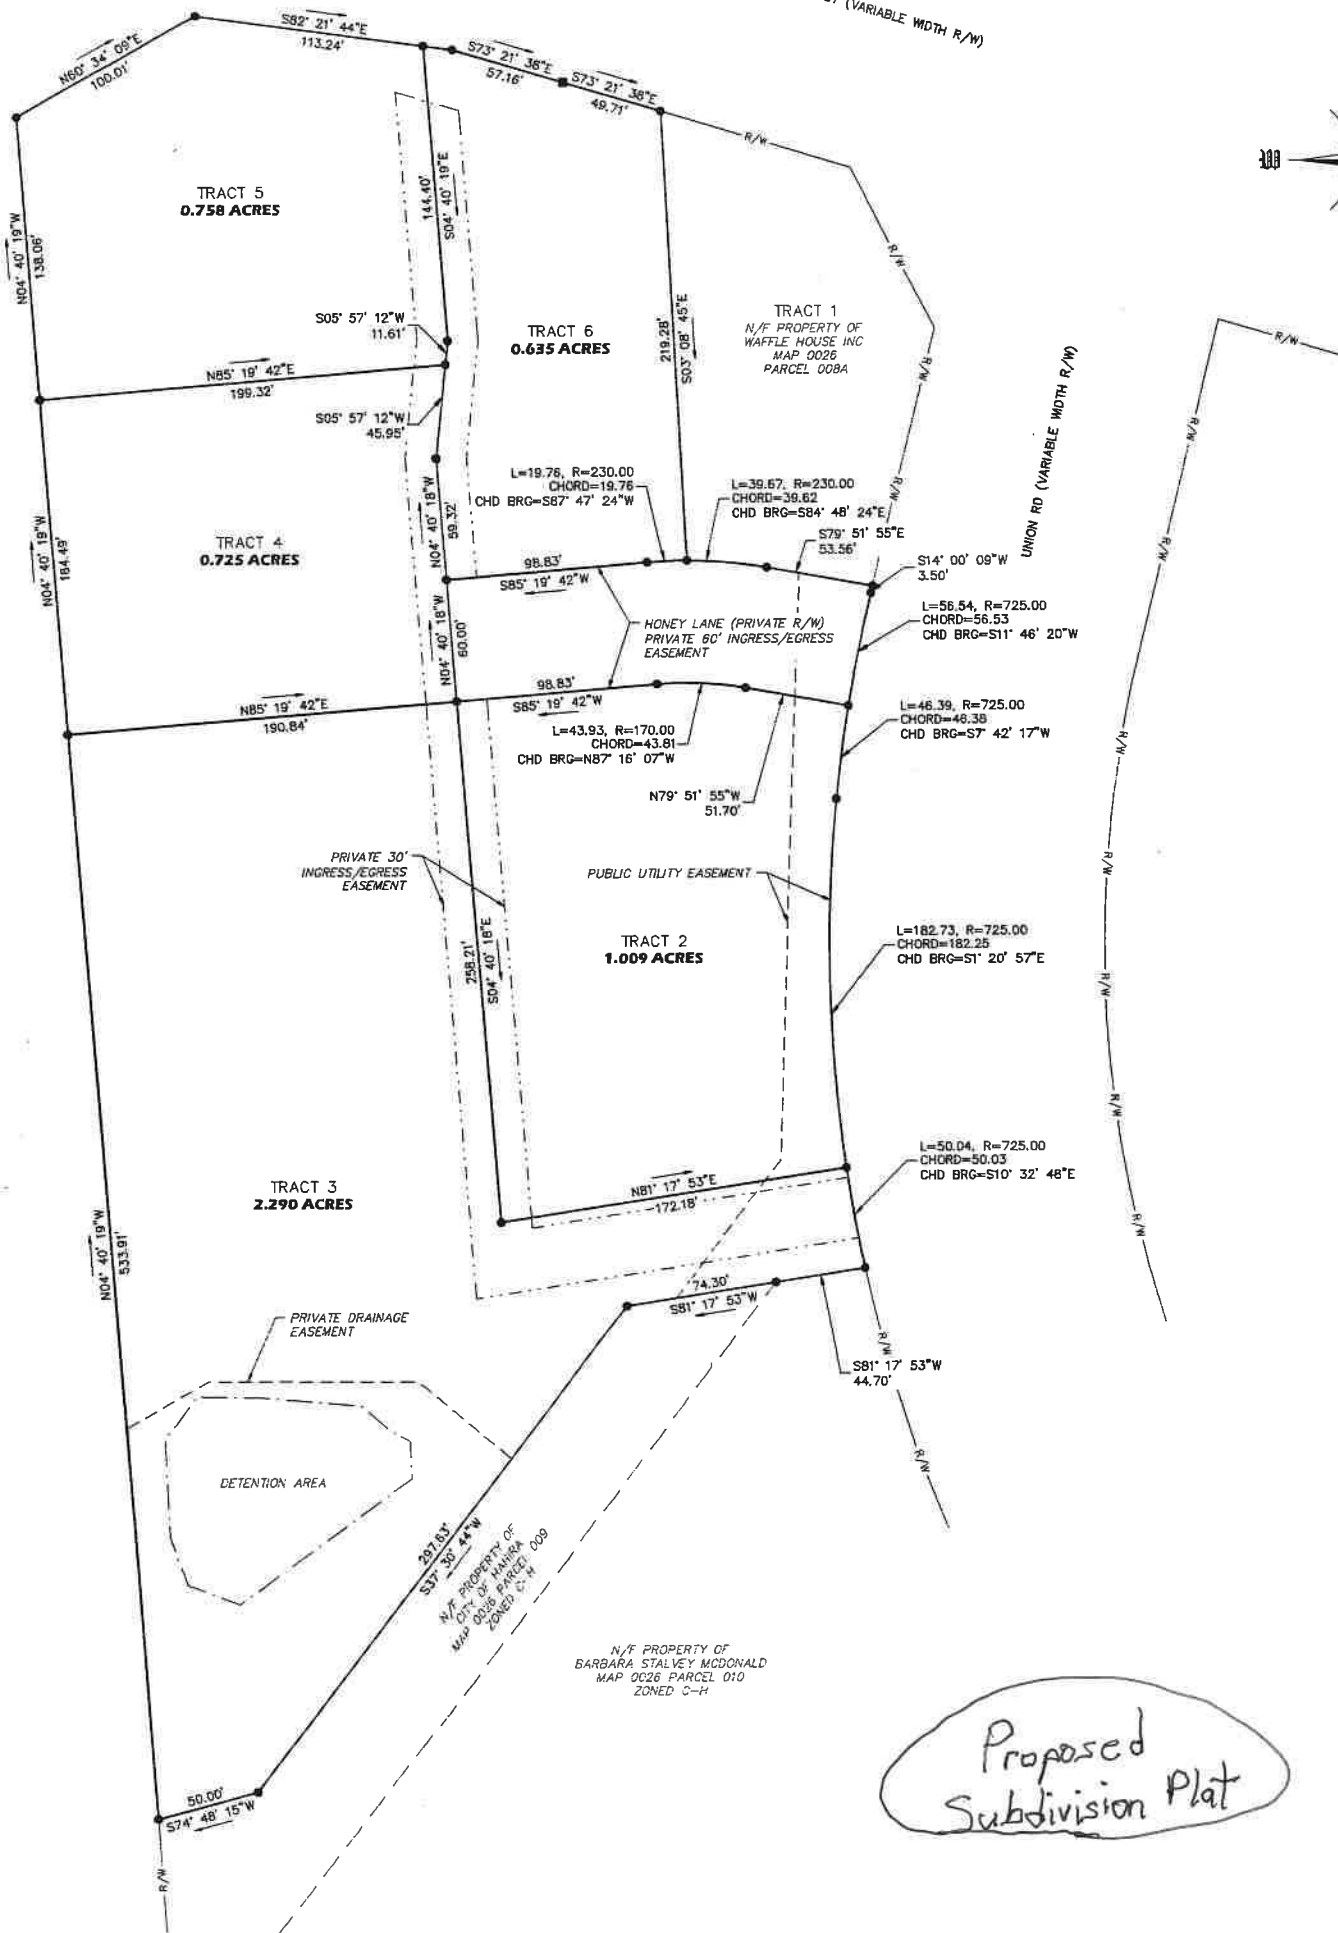

GA HIGHWAY 122 WEST (VARIABLE WIDTH R/W)

INTERSTATE 75 (VARIABLE WIDTH R/W)

TRACT 5
0.758 ACRES

TRACT 6
0.635 ACRES

TRACT 1
N/F PROPERTY OF
WAFFLE HOUSE INC
MAP 0026
PARCEL 008A

TRACT 4
0.725 ACRES

TRACT 2
1.009 ACRES

TRACT 3
2.290 ACRES

N/F PROPERTY OF
BARBARA STALVEY McDONALD
MAP 0026 PARCEL 010
ZONED C-H

Proposed
Subdivision Plat