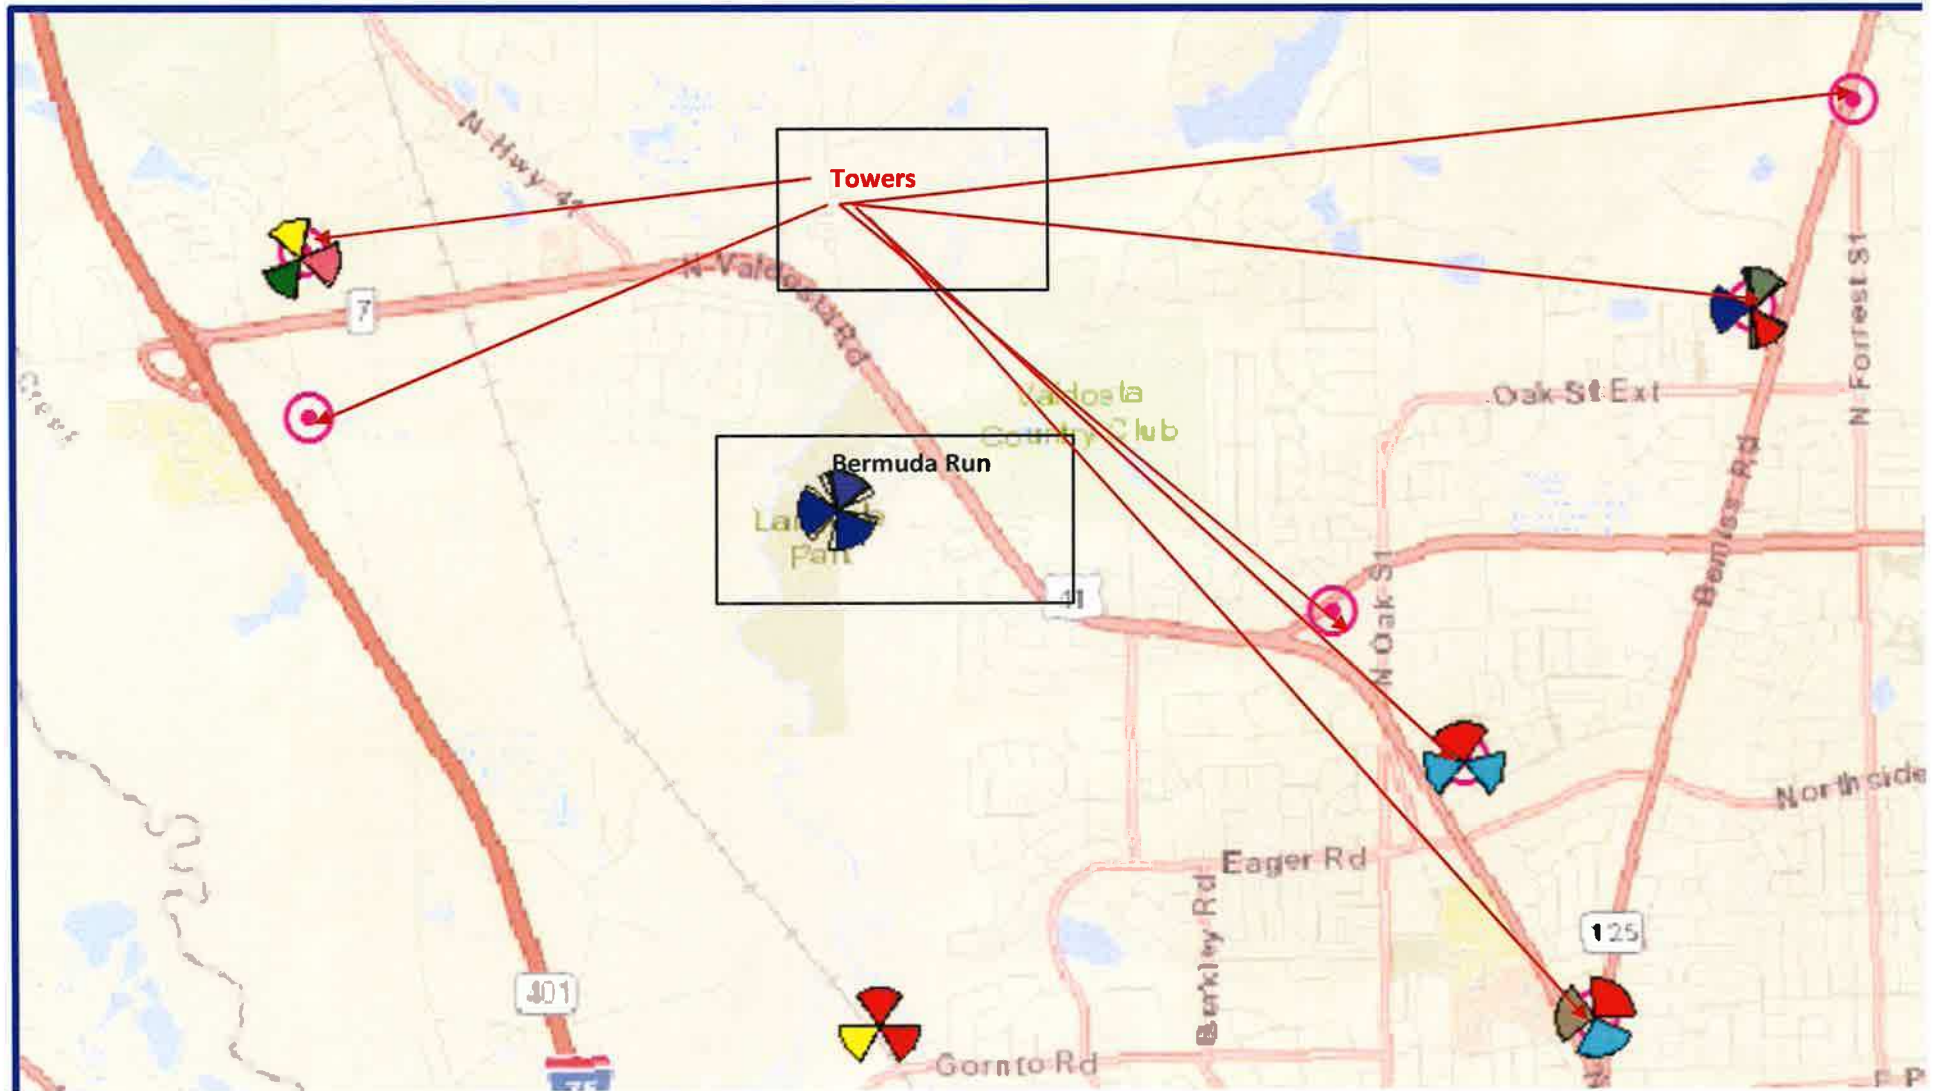

Towers around the BERMUDA RUN search area

There is no tower close to the Bermuda Run site. Existing towers are very close to the existing sites.