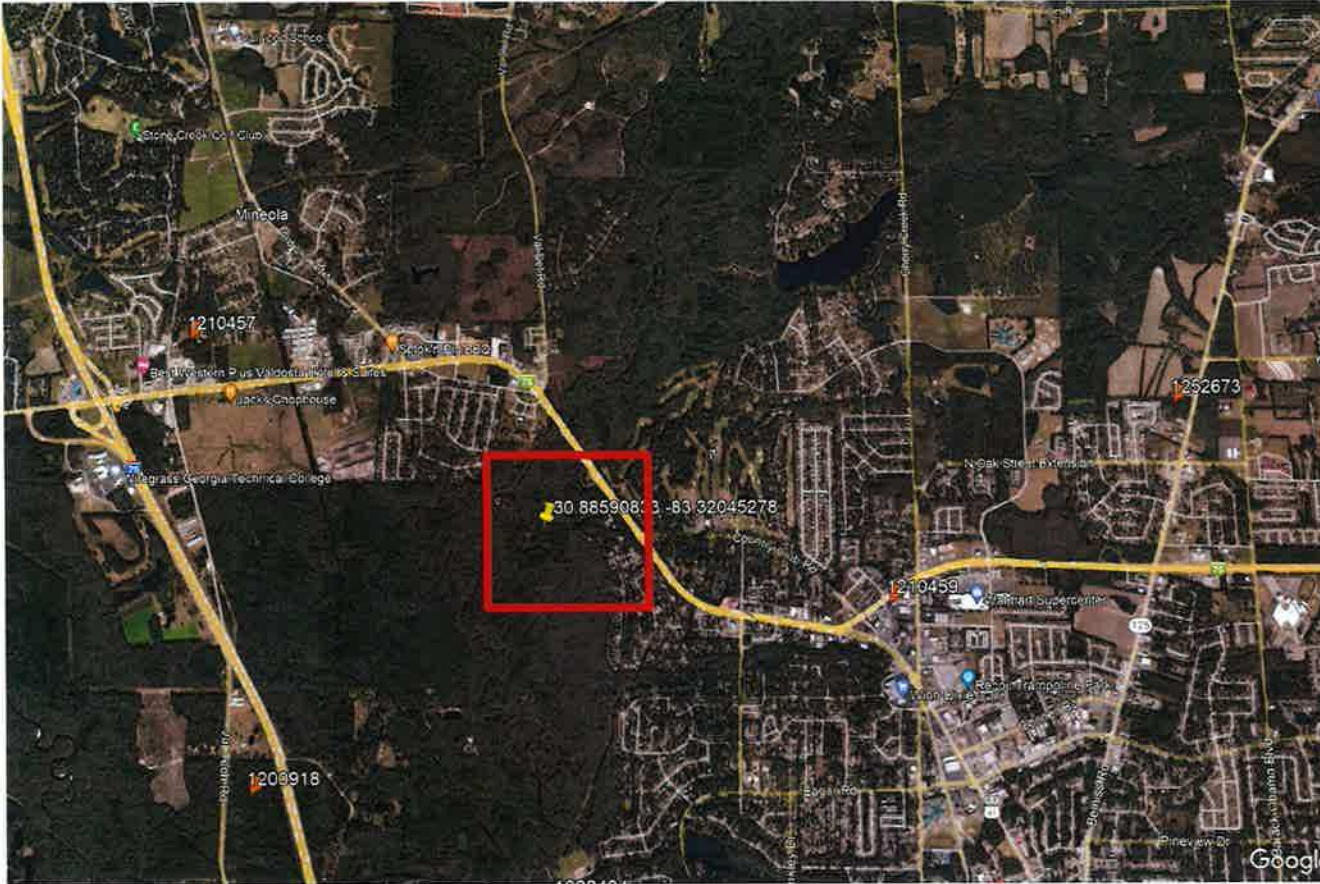

Service Area

BERMUDA RUN proposed location is at 3781 N Valdosta Rd, Valdosta, GA-31602

Location Coordinates

30° 53' 9.27" N /83° 19' 13.63" W

Service improvements targeted on residential areas and businesses near Valdosta Country Club.

The proposed site will improve wireless service capacity and in-building level coverage in the surrounding residential & commercial areas of Valdosta Country Club.

One of the primary design goal of BERMUDA RUN site is to offload traffic from nearby sites TILLMAN, VALDOSTA NORTHEAST & VALDOSTA TECH.