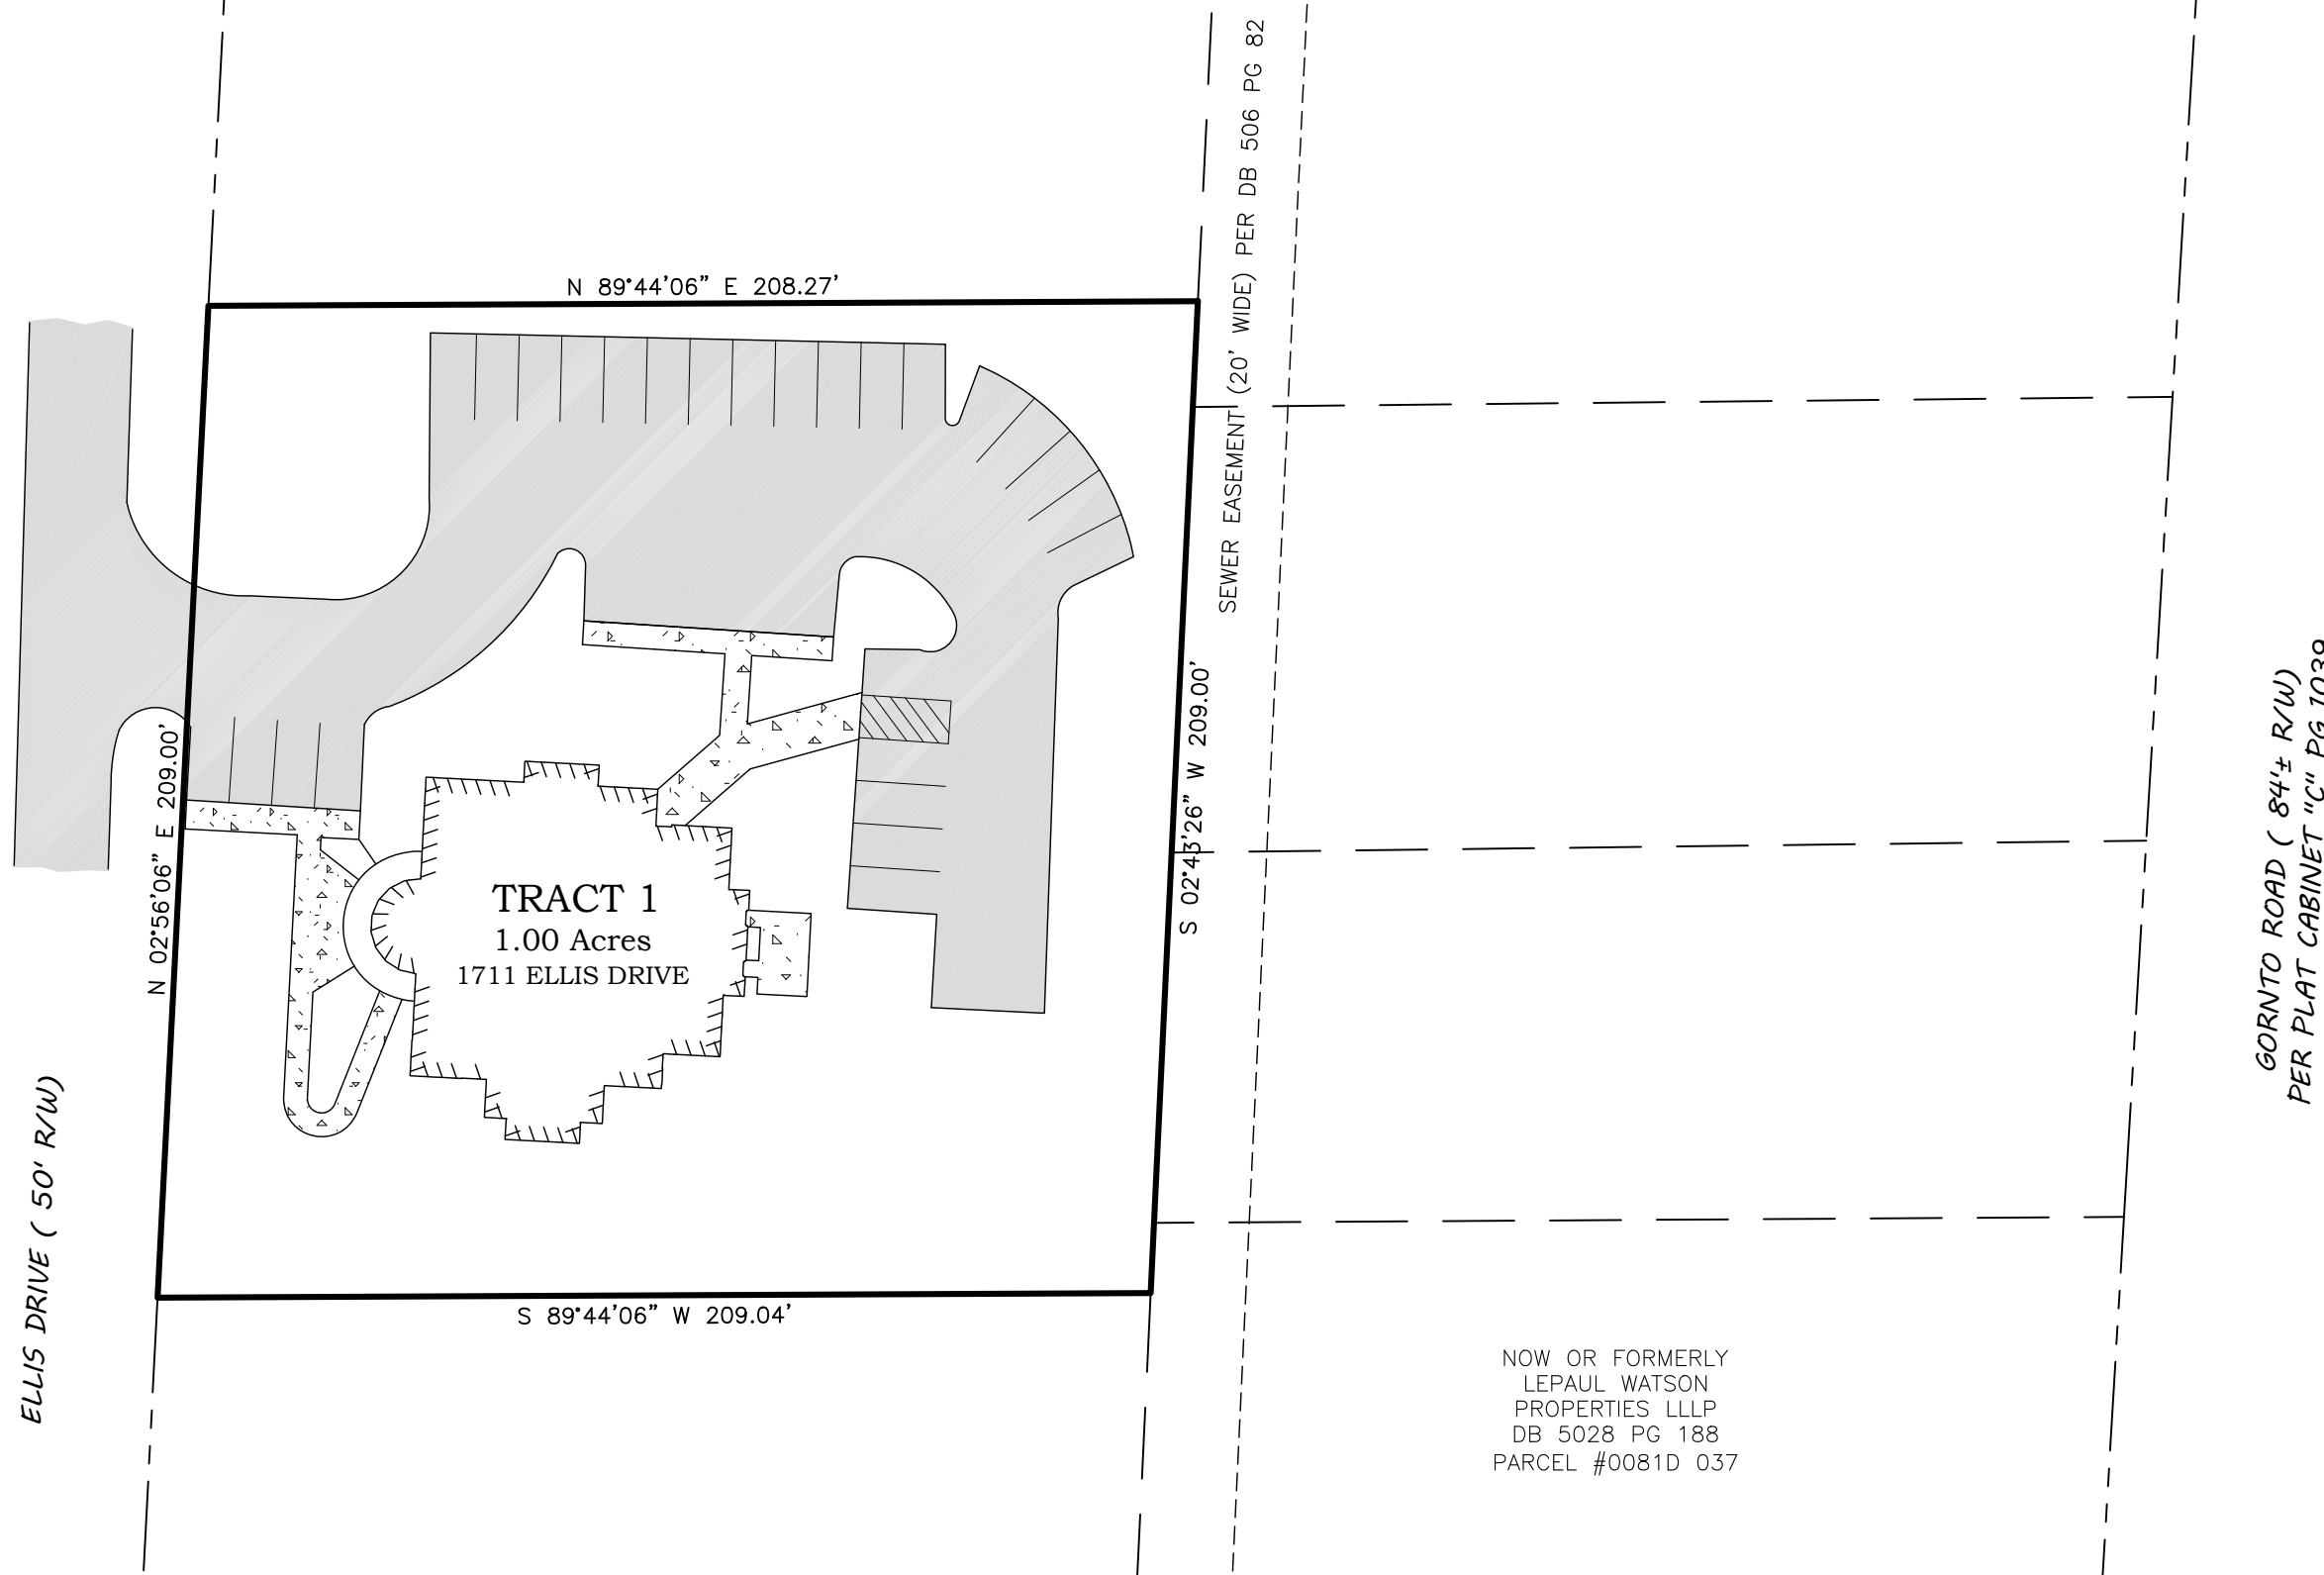

I:\PROJECTS\AAAA JOBS\2024 (1087-2315)\SURV 1187 CULBRETH FAMILY SURVEY\2630 SITE PLAN.DWG 4/9/2026 5:15 PM

GRID NORTH
GA WEST ZONE

INNOVATE
Engineering & Surveying

PHONE: 229-249-9113 www.innovatees.com
2214 N. Patterson Street, Valdosta, GA 31602

EXISTING CONDITIONS FOR:
LA CATALINA PROPERTIES

LOCATED IN
LAND LOT 15
12TH LAND DISTRICT
CITY OF VALDOSTA,
LOWNDES COUNTY, GA
PLAT DATE:4/9/2025