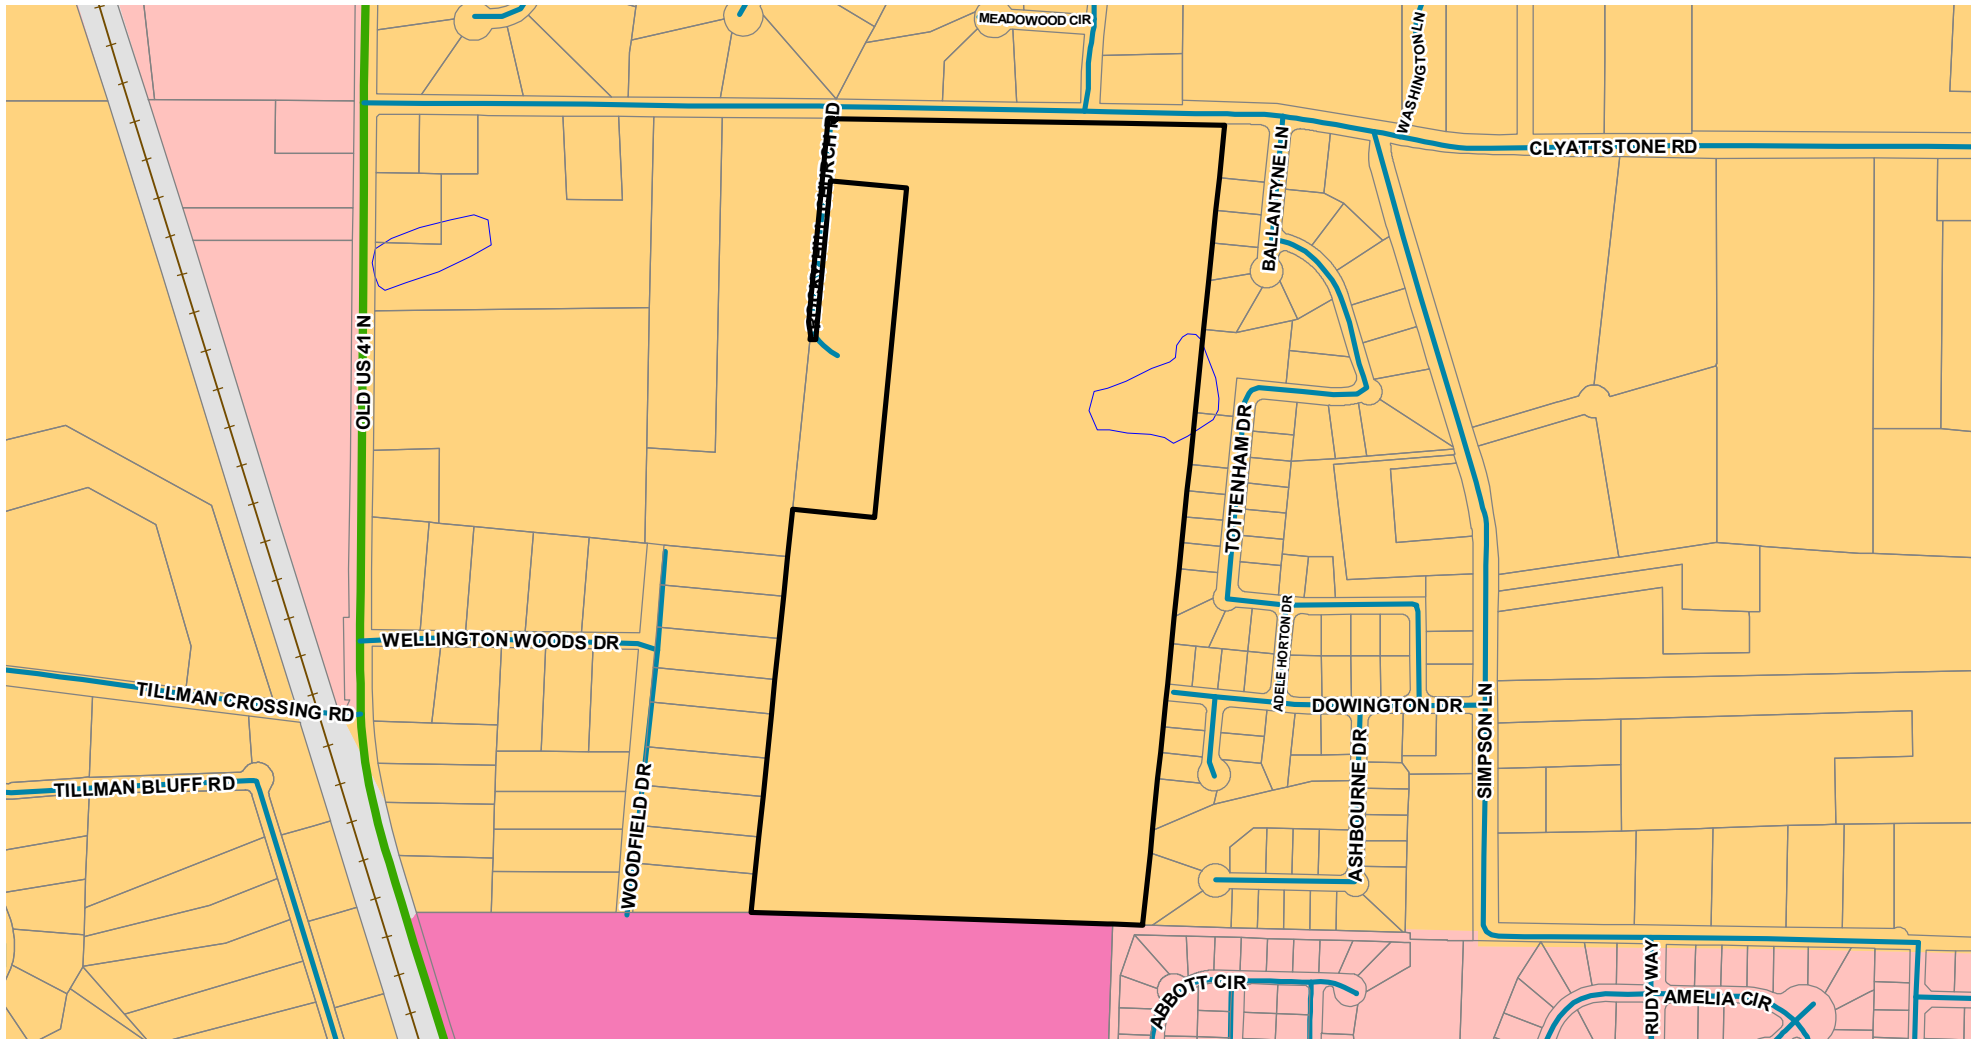

Clyattstone Road Subdivision Rezoning Request

Roads

Functional Classification

- 1, INTERSTATE
- 3, OTHER PRINCIPAL ARTERIAL
- 4, MINOR ARTERIAL
- 5, MAJOR COLLECTOR
- 6, MINOR COLLECTOR
- 7, LOCAL
- Railroads

Urban Service Area

City Limits

Parcels

Open Water

- Agriculture / Forestry
- Community Activity Center
- Downtown
- Established Residential
- Industrial Activity Center
- Industrial Area
- Institutional Activity Center
- Linear Greenspace/Trails
- Mill Town
- Moody Activity Zone
- Neighborhood Activity Center
- Park/Recreation/Conservation
- Public / Institutional
- Regional Activity Center
- Remerton Neighborhood Village
- Rural Activity Center
- Rural Residential
- Suburban Area
- Transitional Neighborhood
- Transportation/Communication/Utilities