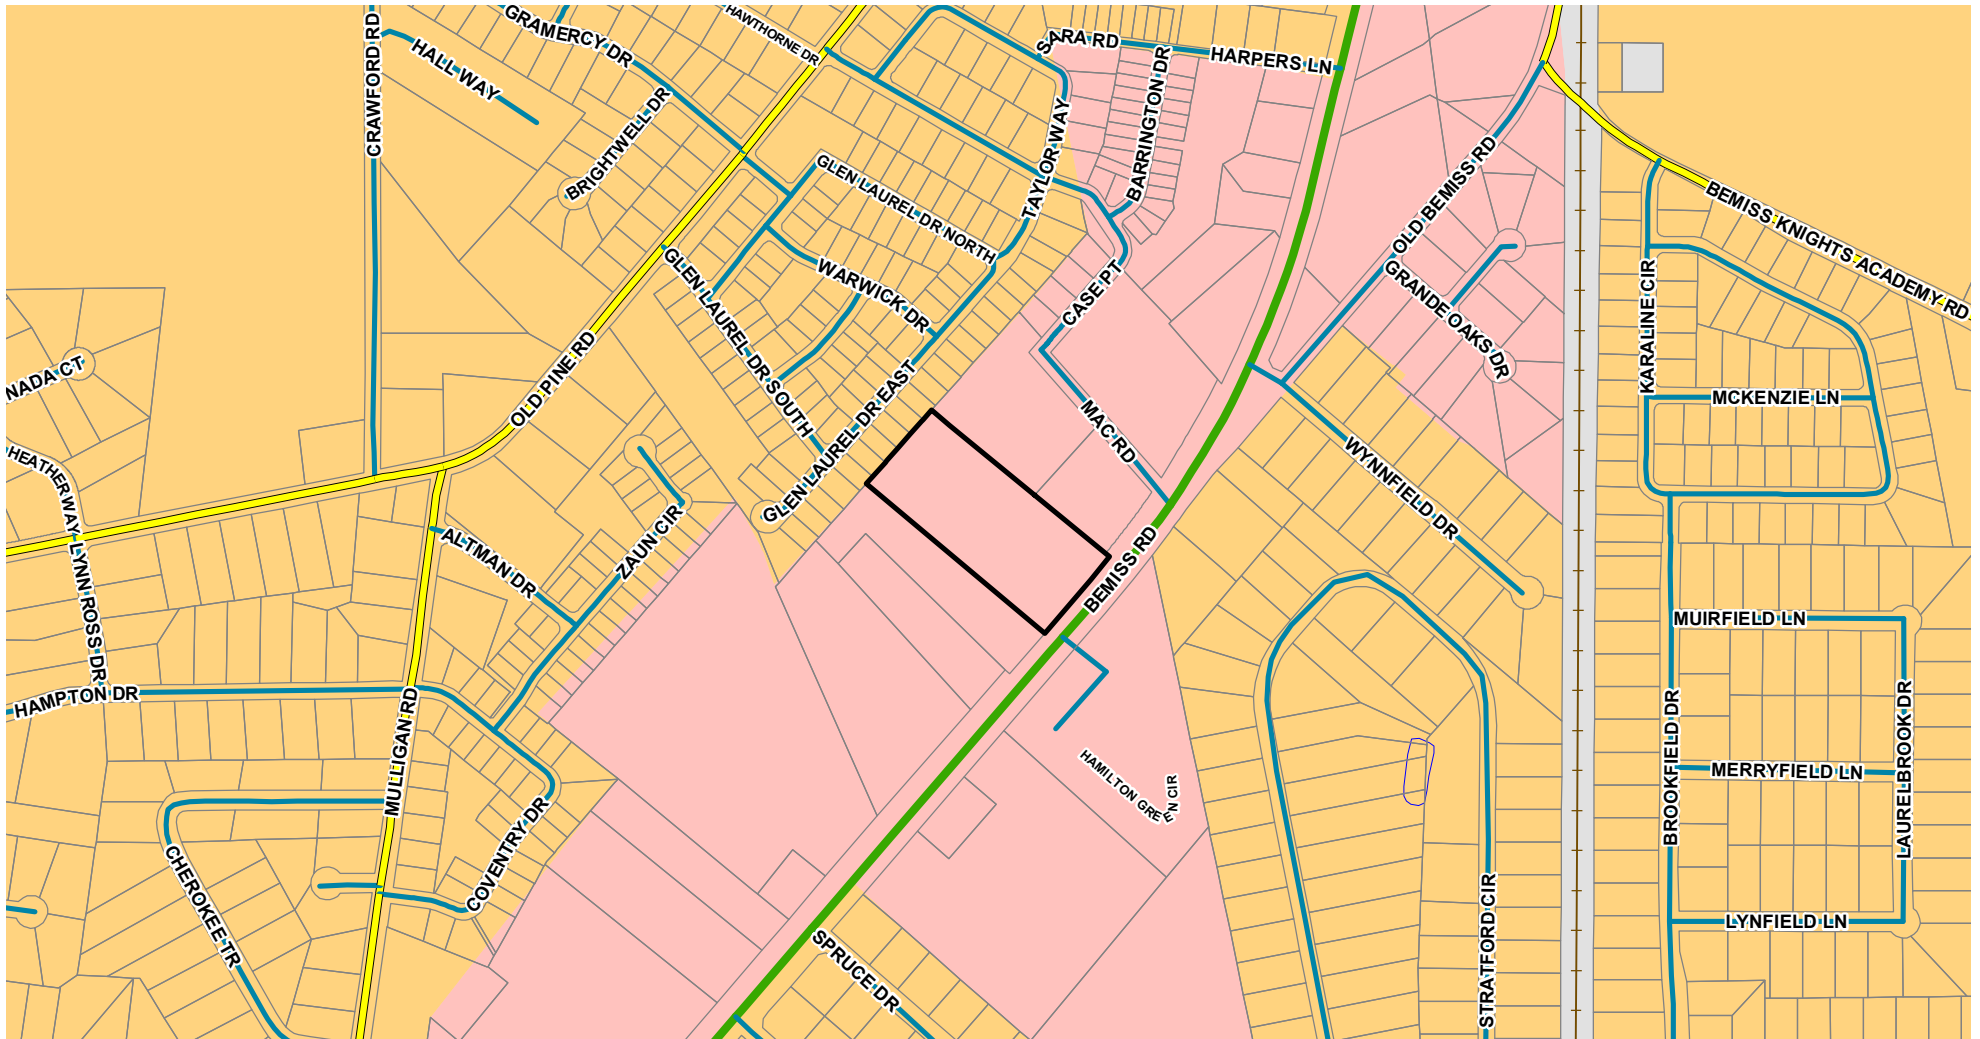

Southern Gardens Rezoning Request

Roads

Functional Classification

- 1, INTERSTATE
- 3, OTHER PRINCIPAL ARTERIAL
- 4, MINOR ARTERIAL
- 5, MAJOR COLLECTOR
- 6, MINOR COLLECTOR
- 7, LOCAL
- Railroads

- Urban Service Area
- City Limits
- Parcels
- Open Water

- Agriculture / Forestry
- Community Activity Center
- Downtown
- Established Residential
- Industrial Activity Center
- Industrial Area
- Institutional Activity Center
- Linear Greenspace/Trails
- Mill Town
- Moody Activity Zone
- Neighborhood Activity Center
- Park/Recreation/Conservation
- Public / Institutional
- Regional Activity Center
- Remerton Neighborhood Village
- Rural Activity Center
- Rural Residential
- Suburban Area
- Transitional Neighborhood
- Transportation/Communication/Utilities