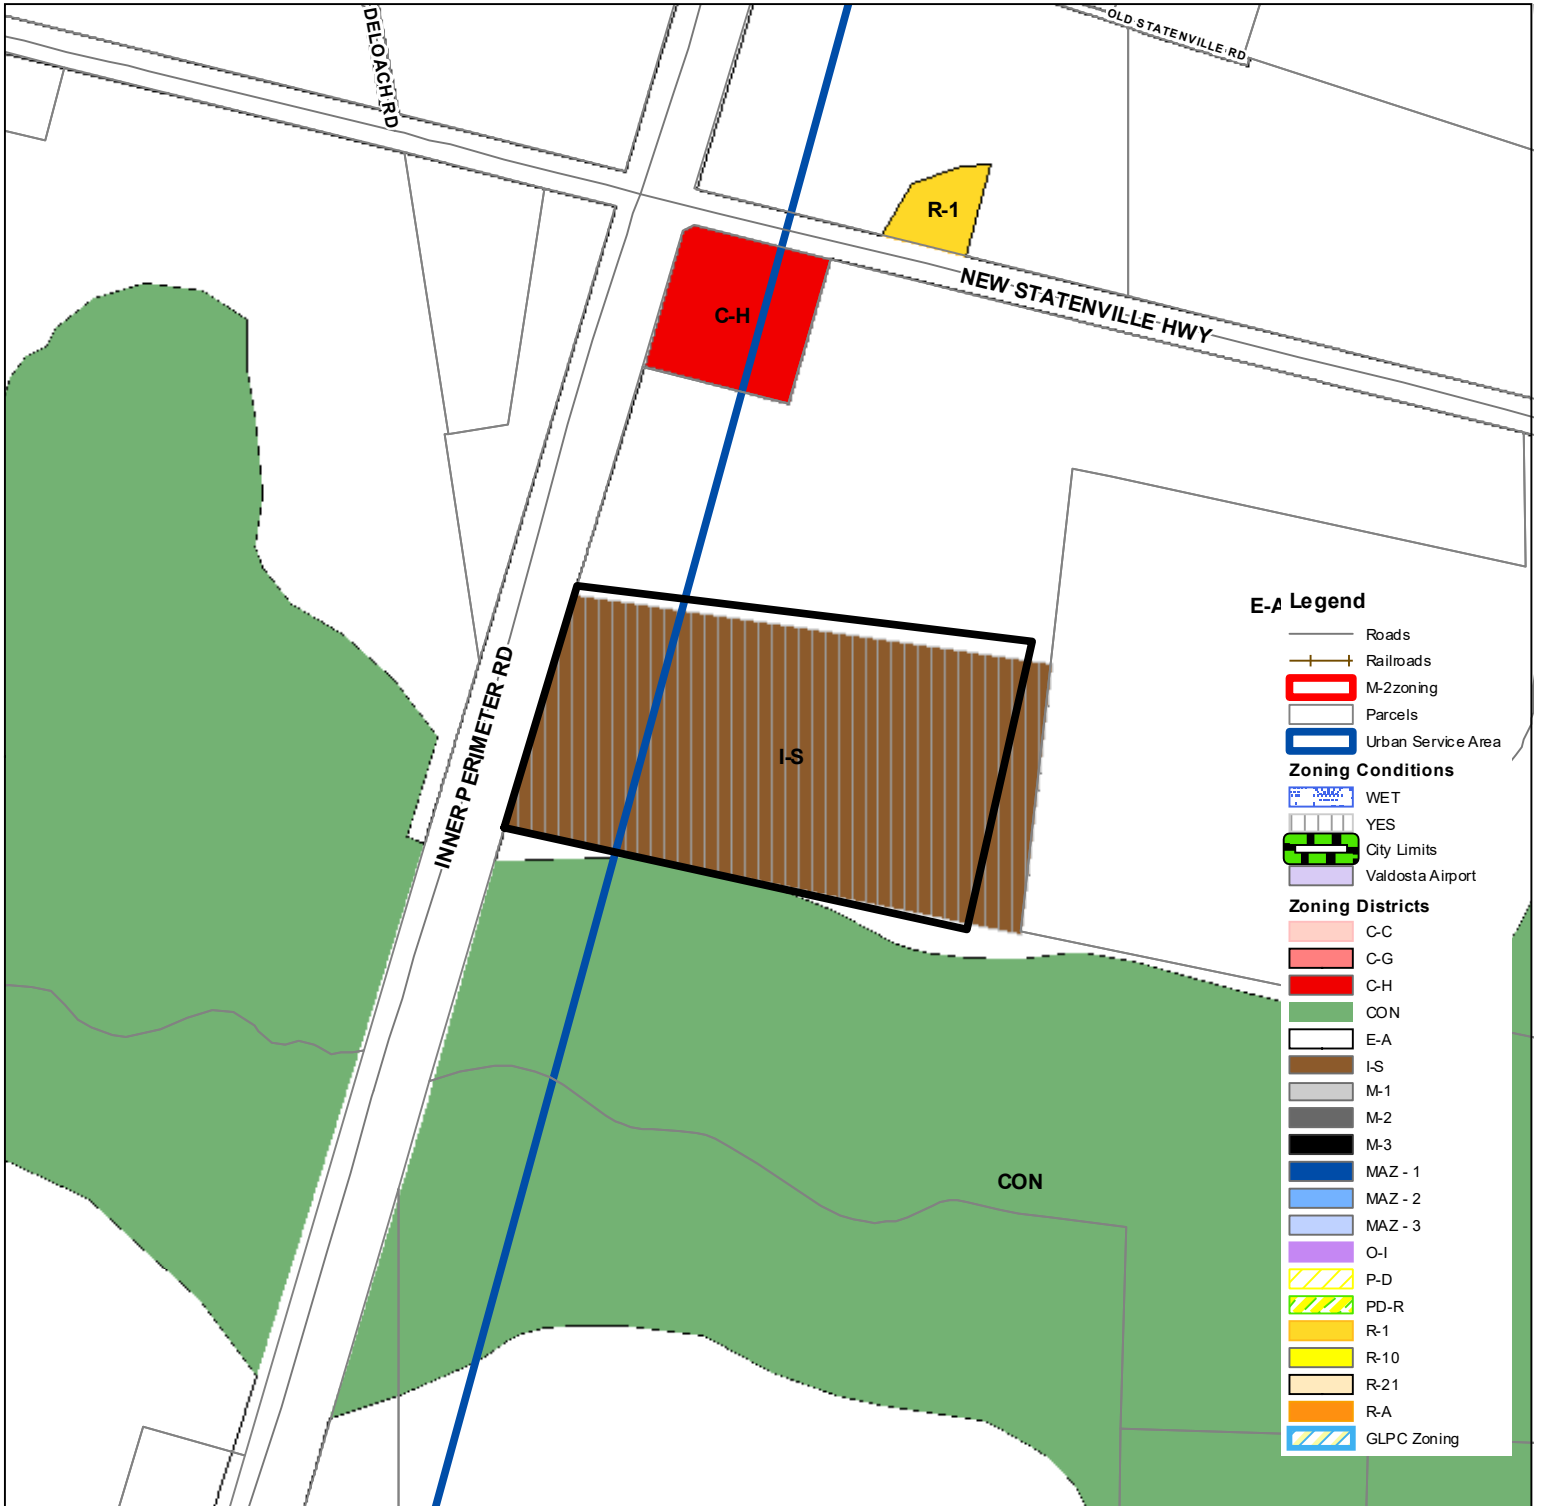

REZ-2023-09

Zoning Location Map

South GA Boat & RV Storage
Rezoning Request

CURRENT ZONING: I-S
PROPOSED ZONING: C-H

E-A Legend

- Roads
- Railroads
- M-2 zoning
- Parcels
- Urban Service Area
- Zoning Conditions
 - WET
 - YES
 - City Limits
 - Valdosta Airport
- Zoning Districts
 - C-C
 - C-G
 - C-H
 - CON
 - E-A
 - I-S
 - M-1
 - M-2
 - M-3
 - MAZ - 1
 - MAZ - 2
 - MAZ - 3
 - O-I
 - P-D
 - PD-R
 - R-1
 - R-10
 - R-21
 - R-A
 - GLPC Zoning