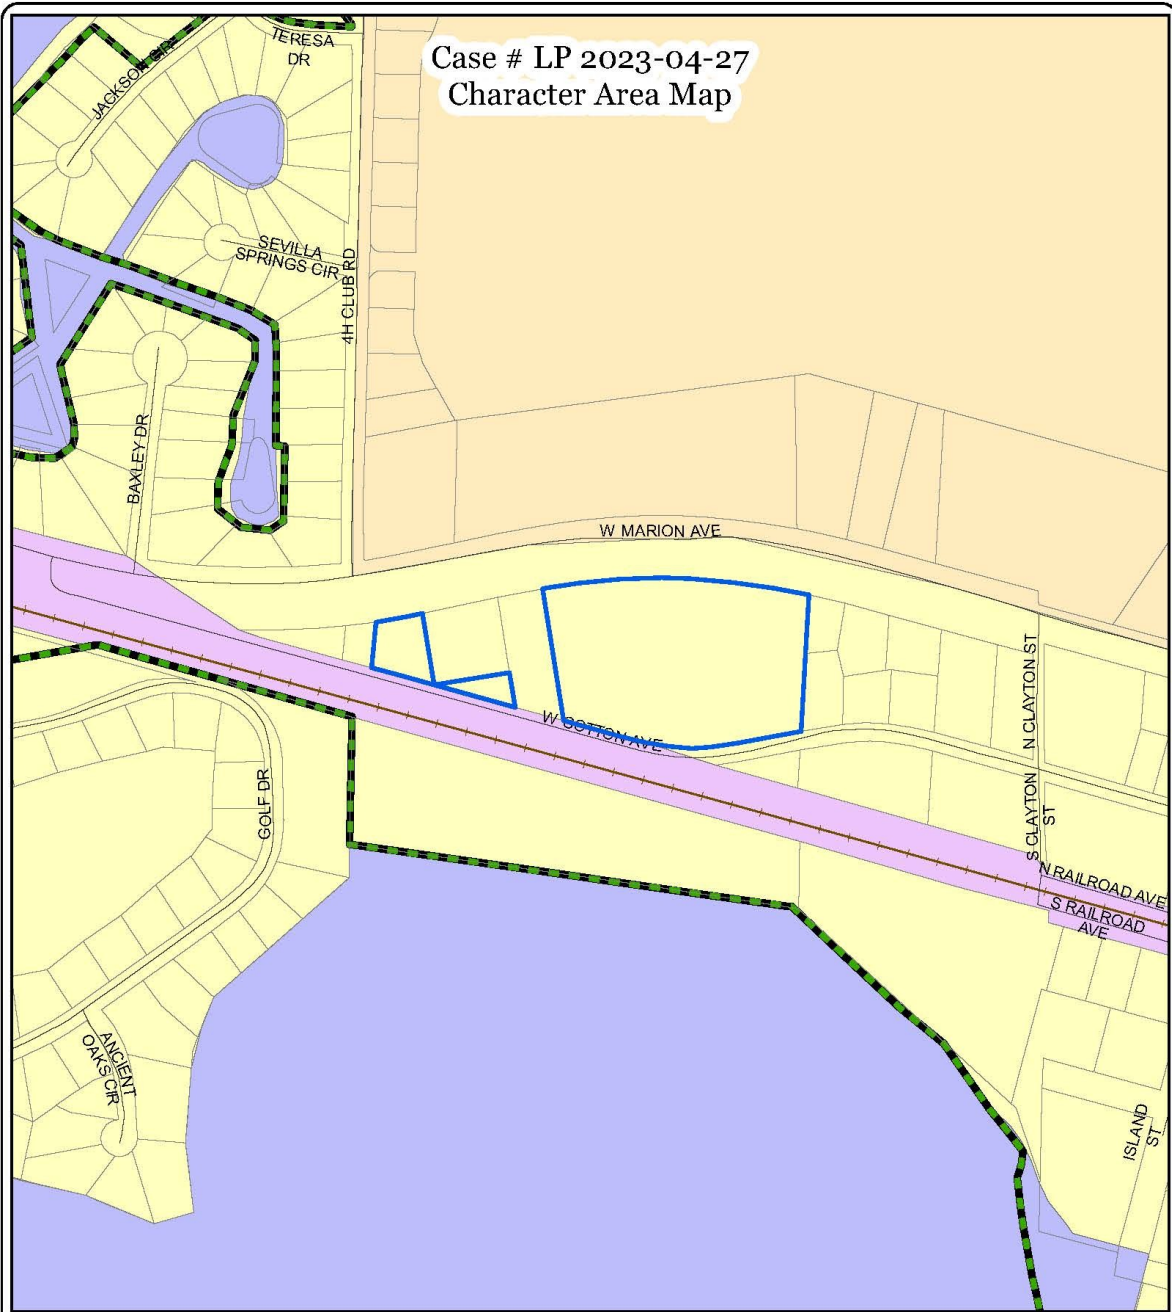

Case # LP 2023-04-27
Character Area Map

sgirc SOUTHERN GEORGIA
REGIONAL COMMISSION

1 inch = 400 feet

© SGRC, 2023

Legend

Roads	Character Areas
To Be Rezoned	Established Residential
Parcels	Park/Recreation/Conservation
Railroads	Suburban Area
City Limits	Transportation/Communication/Utilities