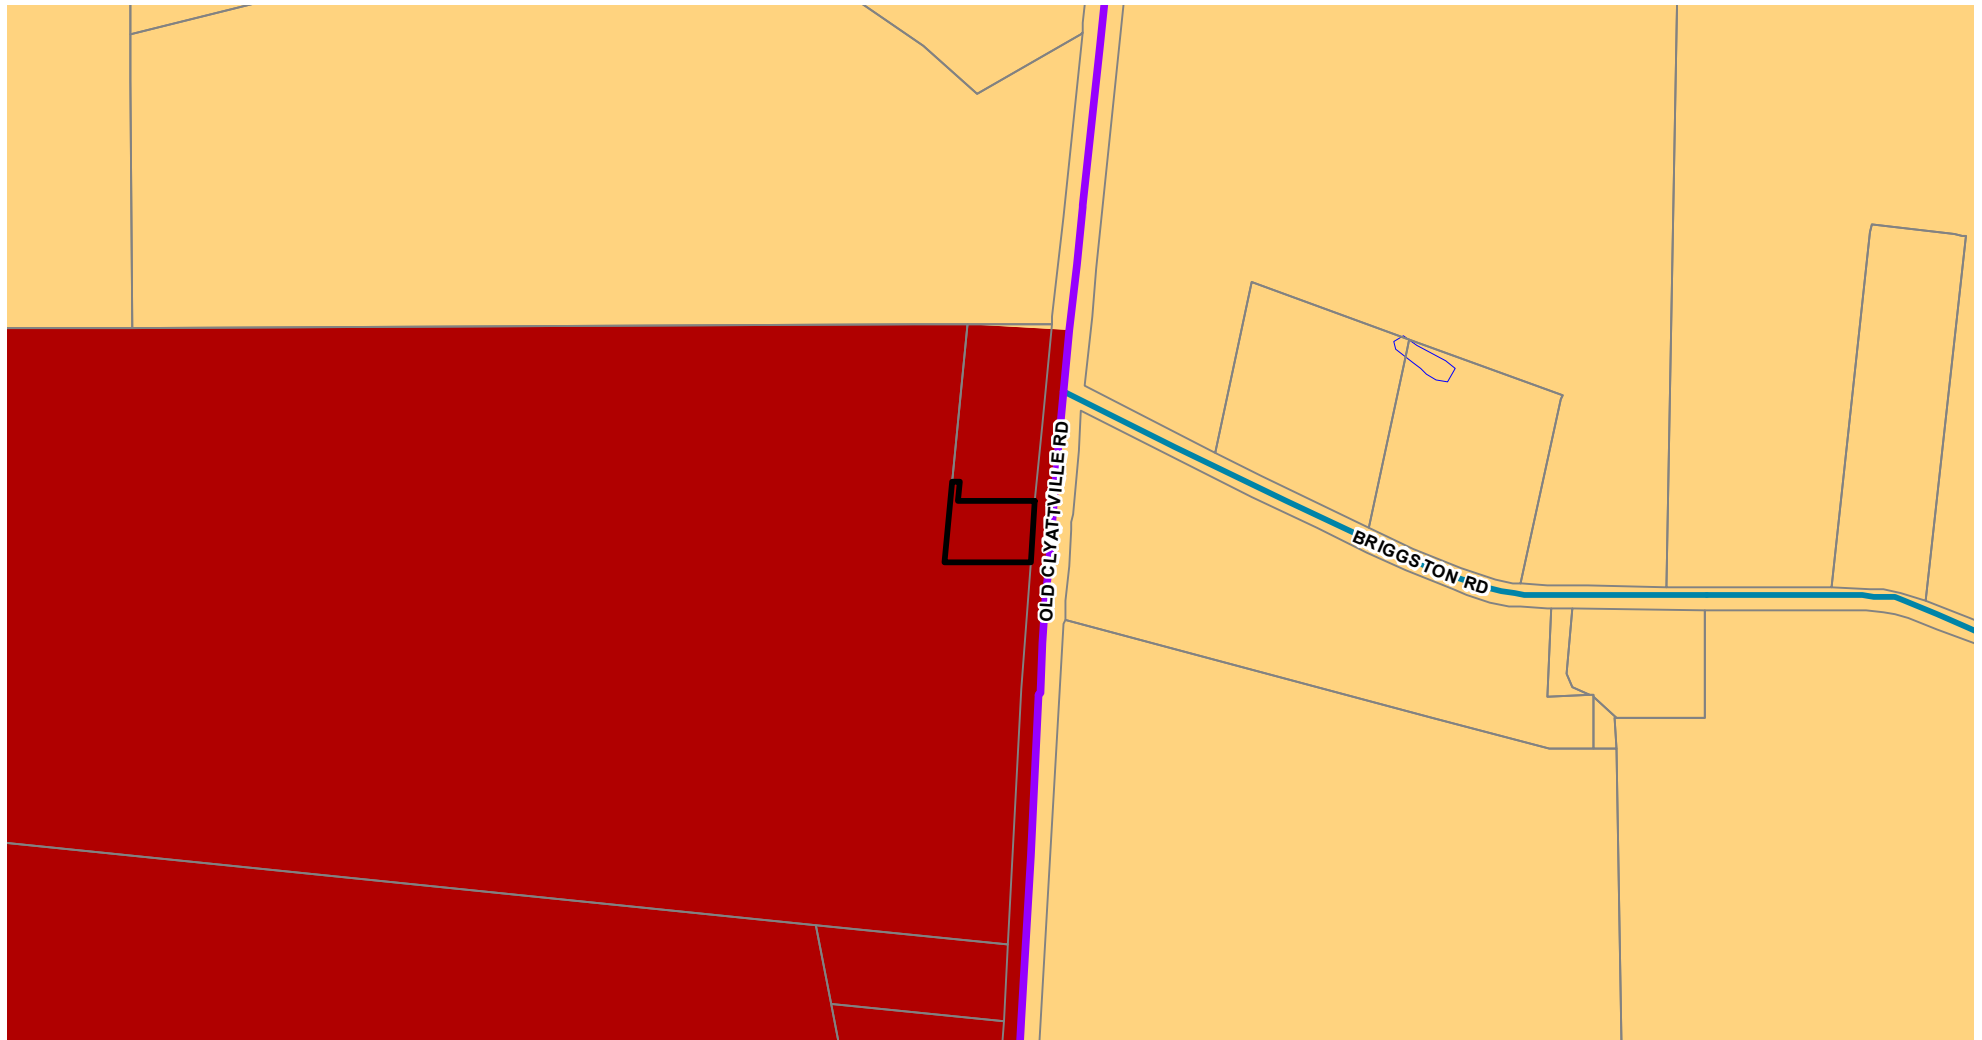

AB Motorsports Rezoning Request

Roads

Functional Classification

- 1, INTERSTATE
- 3, OTHER PRINCIPAL ARTERIAL
- 4, MINOR ARTERIAL
- 5, MAJOR COLLECTOR
- 6, MINOR COLLECTOR
- 7, LOCAL
- Railroads

- Urban Service Area
- City Limits
- Parcels
- Open Water

- Agriculture / Forestry
- Community Activity Center
- Downtown
- Established Residential
- Industrial Activity Center
- Industrial Area
- Institutional Activity Center
- Linear Greenspace/Trails
- Mill Town
- Moodly Activity Zone
- Neighborhood Activity Center
- Park/Recreation/Conservation
- Public / Institutional
- Regional Activity Center
- Remerton Neighborhood Village
- Rural Activity Center
- Rural Residential
- Suburban Area
- Transitional Neighborhood
- Transportation/Communication/Utilities