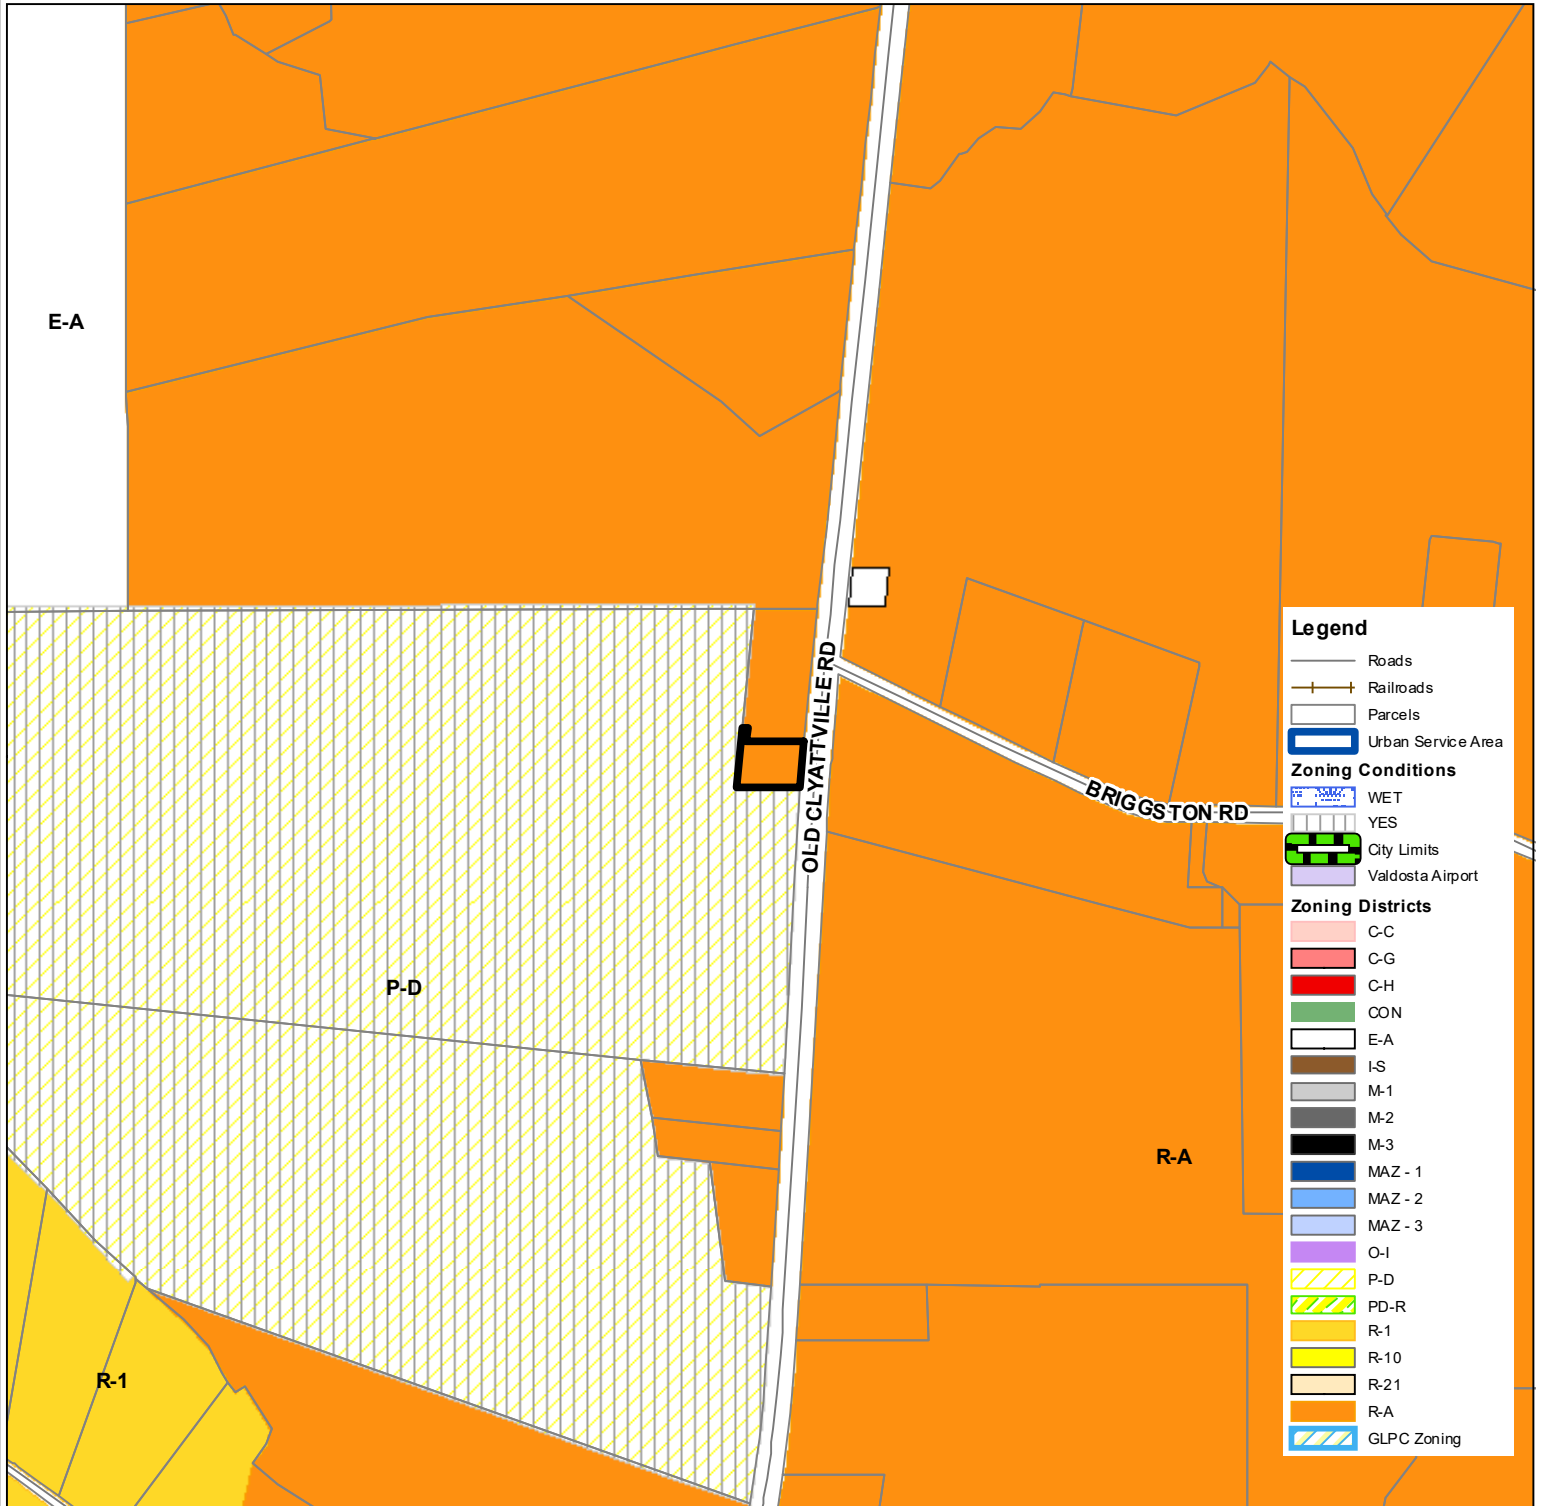

REZ-2023-05

Zoning Location Map

AB Motorsports
Rezoning Request

CURRENT ZONING: R-A
PROPOSED ZONING: C-C

Legend

- Roads
- Railroads
- Parcels
- Urban Service Area

Zoning Conditions

- WET
- YES
- City Limits
- Valdosta Airport

Zoning Districts

- C-C
- C-G
- C-H
- CON
- E-A
- I-S
- M-1
- M-2
- M-3
- MAZ - 1
- MAZ - 2
- MAZ - 3
- O-I
- P-D
- PD-R
- R-1
- R-10
- R-21
- R-A
- GLPC Zoning