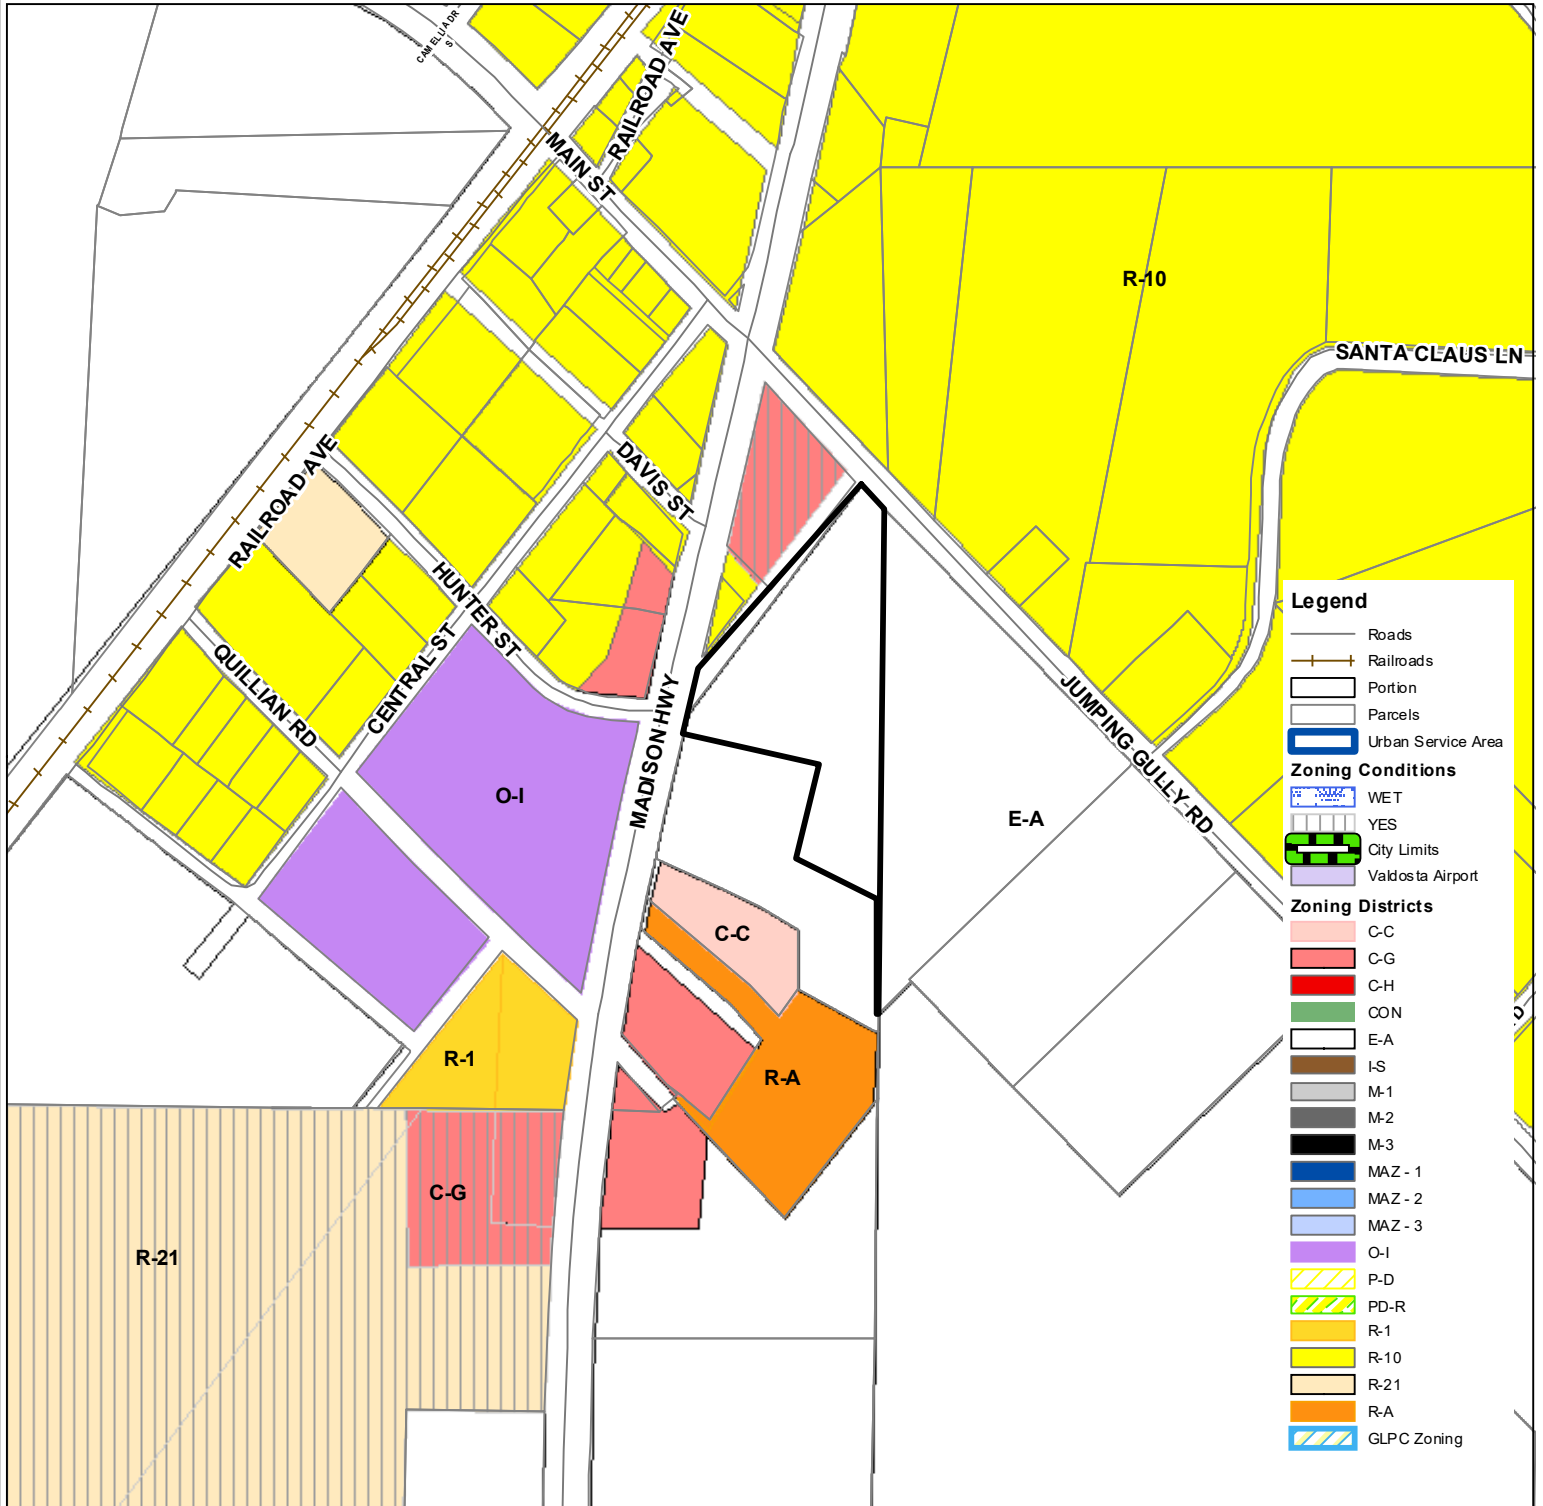

REZ-2022-13

Zoning Location Map

Hunter Property
Rezoning Request

CURRENT ZONING: E-A
PROPOSED ZONING: C-C

Legend

- Roads
- Railroads
- Portion
- Parcels
- Urban Service Area

Zoning Conditions

- WET
- YES
- City Limits
- Valdosta Airport

Zoning Districts

- C-C
- C-G
- CH
- CON
- E-A
- I-S
- M-1
- M-2
- M-3
- MAZ - 1
- MAZ - 2
- MAZ - 3
- O-I
- P-D
- PD-R
- R-1
- R-10
- R-21
- R-A
- GLPC Zoning