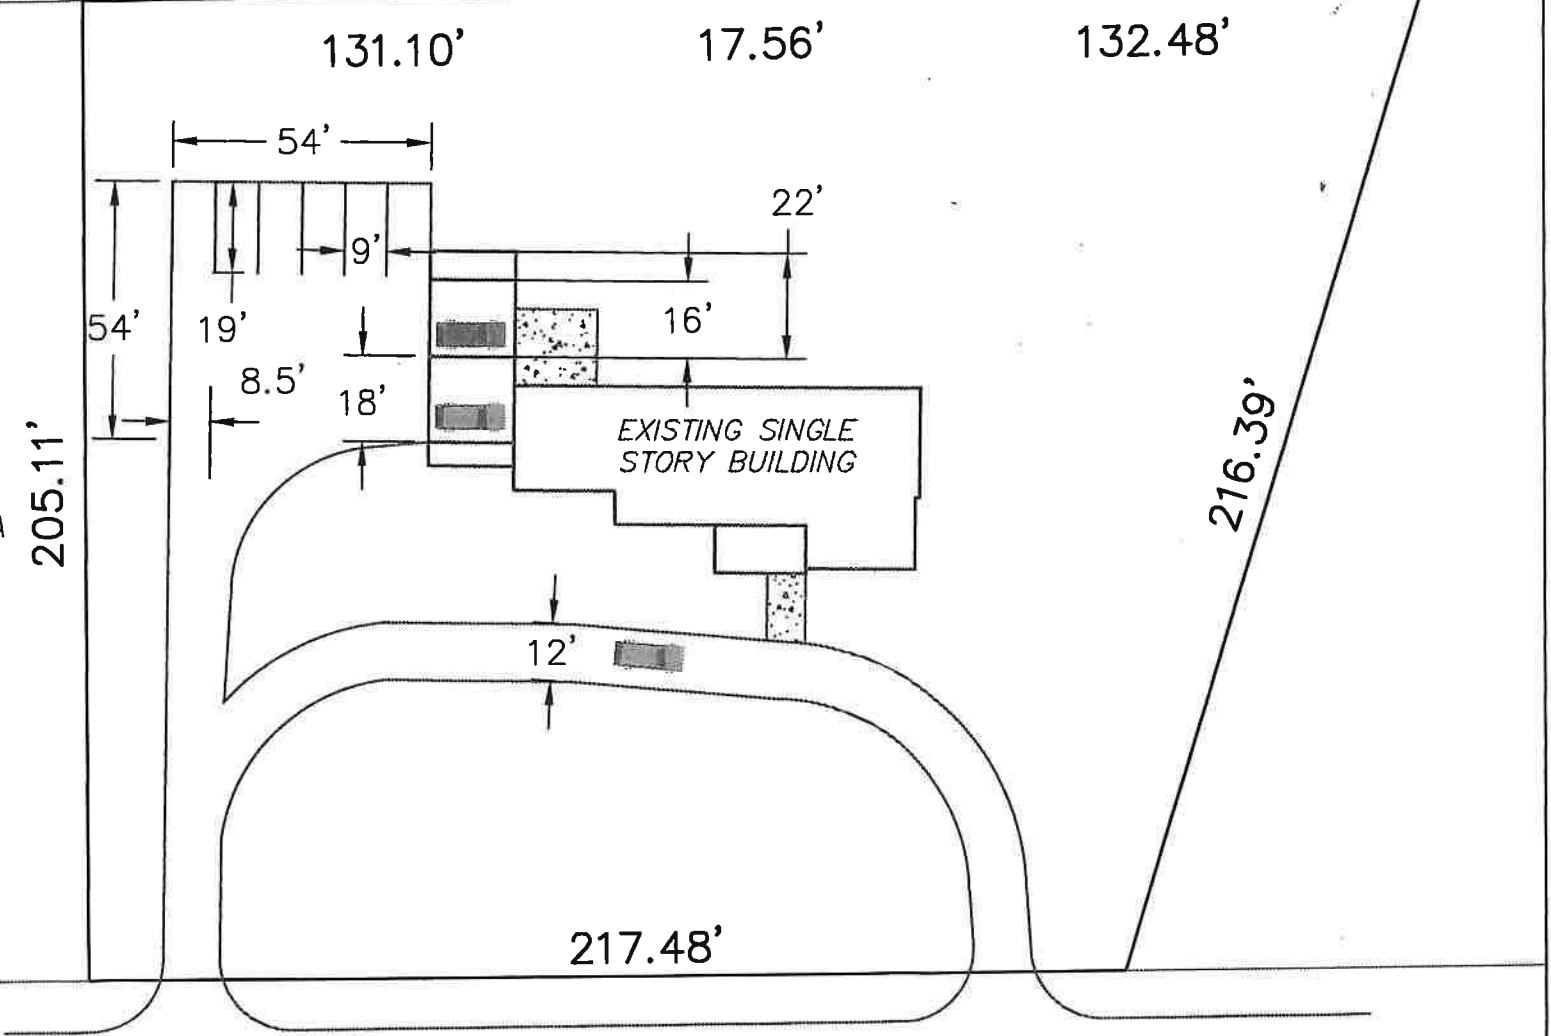

LOCATION MAP

N.T.S.

N/F PROPERTY OF
GREYTEAM LLC
MAP 0082B PARCEL 157

SITE DATA

- APPLICANT: FELLOWSHIP OF CHRISTIAN ATHLETES
- MAP 0082B PARCEL 151
- TOTAL ACRES: ±1.10 AC

N/F PROPERTY OF GEORGIA
O. WARD & ROSALIND
MAP 0082B PARCEL 152

JERRY JONES DRIVE

2110 JERRY JONES DRIVE

©LEA 2022