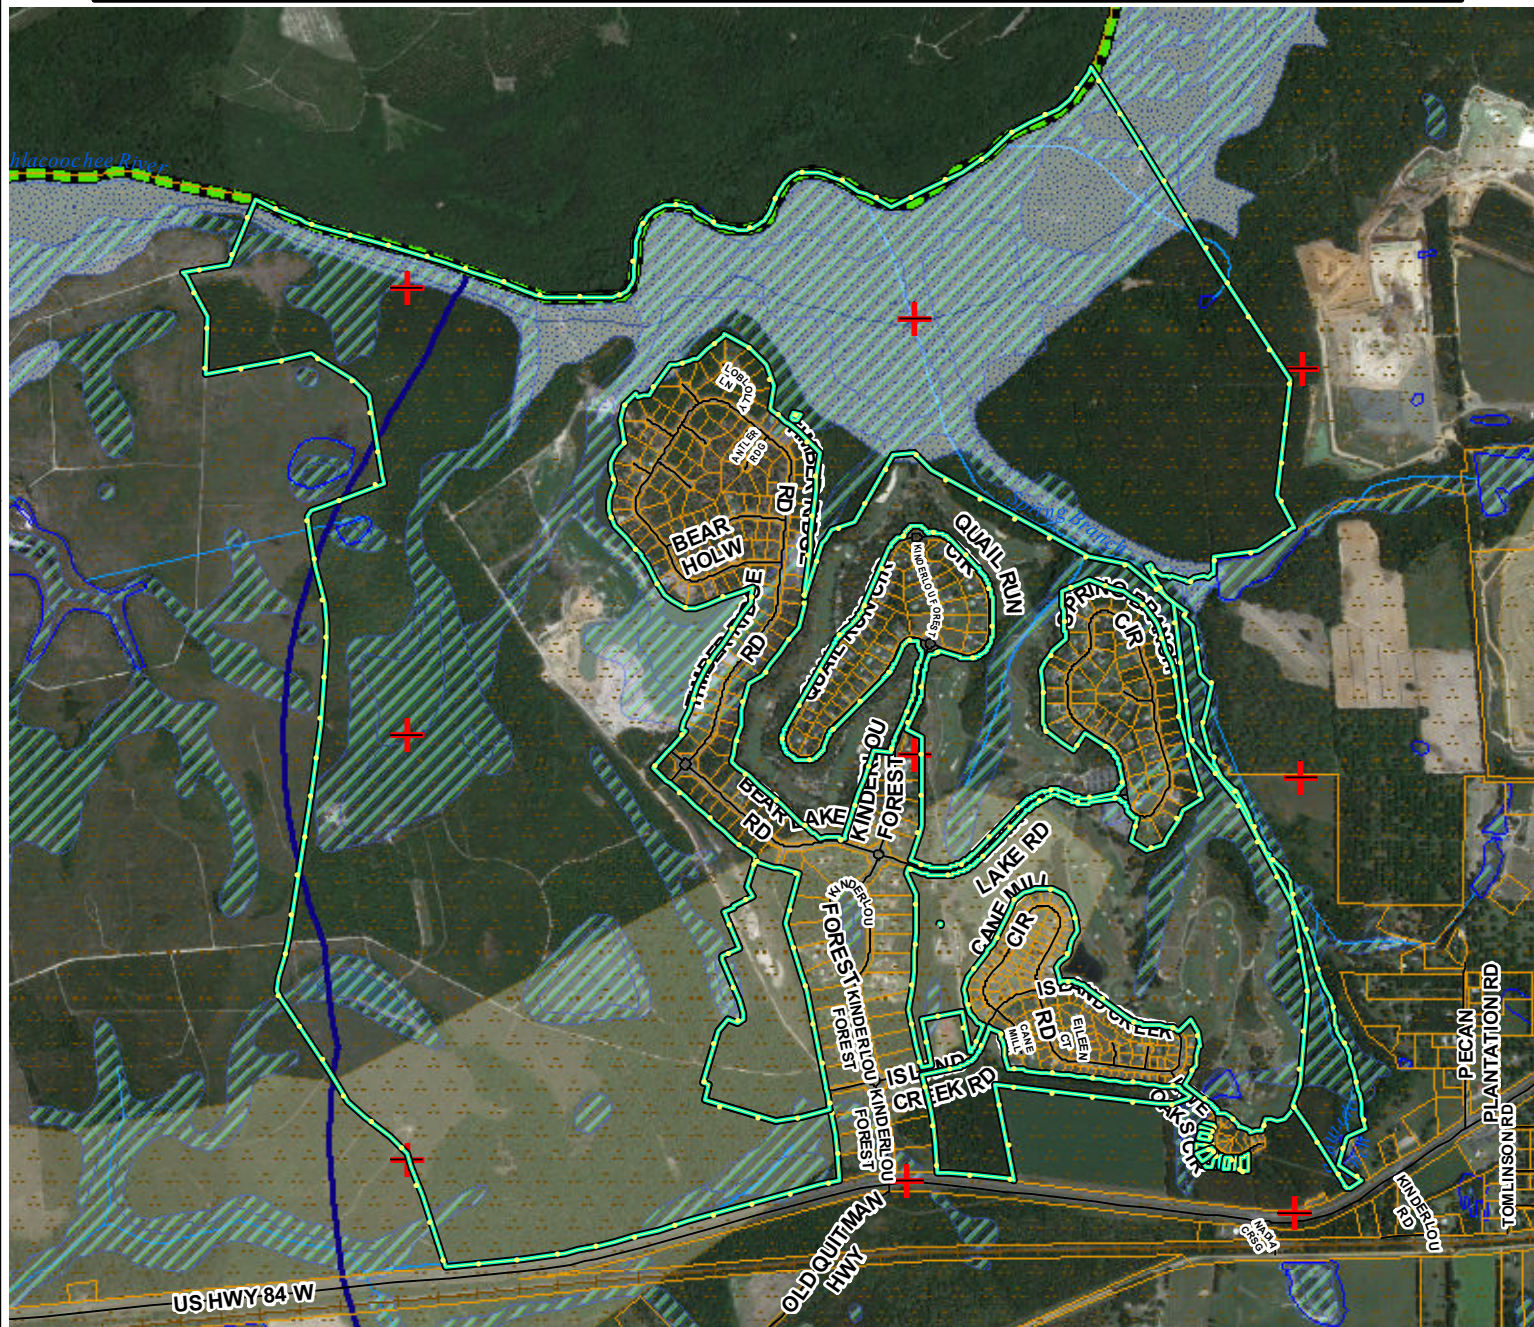

REZ-2022-06

WRPDO Site Map

Legend

-  Roads
-  Railroads
-  Park
-  City Limits
-  Crashzone
-  Crashzone West
-  Urban Service Area
-  Open Water
-  Valdosta Airport
-  Wetlands
-  100 Yr Flood
-  Hydrology
-  Drastic
-  Recharge Areas
-  Parcels

KINDERLOU FOREST Rezoning Request

200 000 Feet